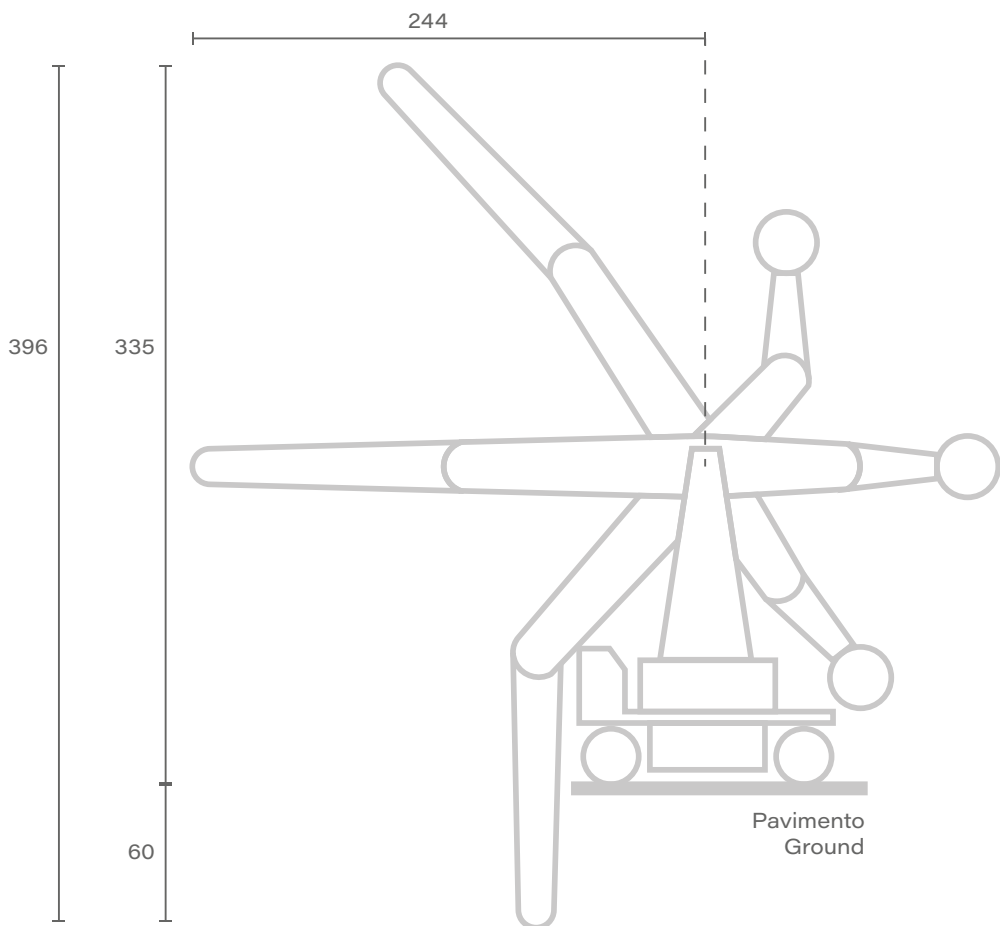

CRANE – K-HILL

Z-JIB

DATASHEET

| | |
|-----------------|-------------------|
| Max lens height | 335 cm |
| Rotation | 360° |
| Weight | 40 kg (w/o dolly) |

Z-JIB

Unit of measure - centimetres [cm]