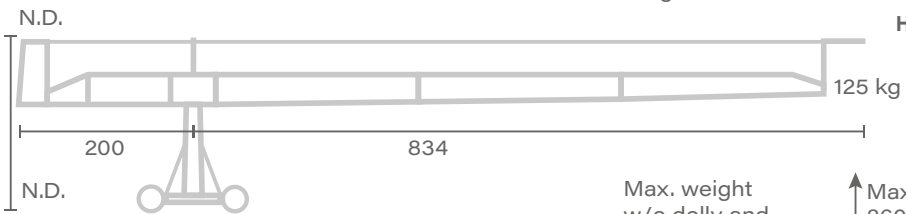

CRANE – EGRIPMENT

TULIP

Platform 01

Max. weight
w/o dolly and
weights: N.D.

↑ Max. height
390

Head 01

Max. weight
w/o dolly and
weights: N.D.

↑ Max. height
670

Head 02

Max. weight
w/o dolly and
weights: N.D.

↑ Max. height
860

Unit of measure - centimetres [cm]