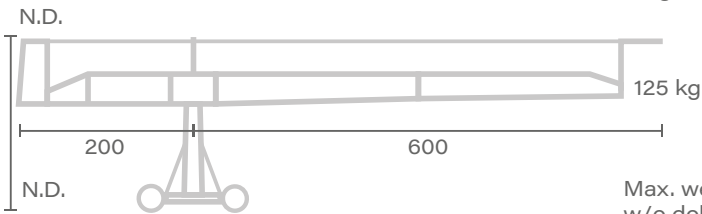

CRANE – EGRIPMENT

TULIP

Platform 01

Max. weight
w/o dolly and
weights: N.D.

↑ Max. height
390

Head 01

Max. weight
w/o dolly and
weights: N.D.

↑ Max. height
670

Head 02

Max. weight
w/o dolly and
weights: N.D.

↑ Max. height
860

Unit of measure - centimetres [cm]