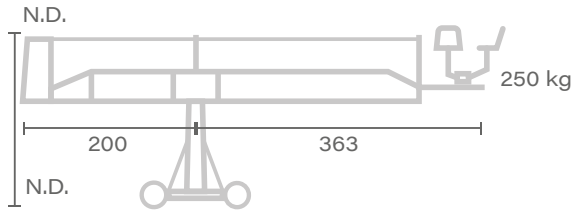

CRANE – EGRIPMENT

TULIP

Platform 01

Max. weight
w/o dolly and
weights: N.D.

↑ Max. height
390

Head 01

Max. weight
w/o dolly and
weights: N.D.

↑ Max. height
670

Head 02

Max. weight
w/o dolly and
weights: N.D.

↑ Max. height
860

Unit of measure - centimetres [cm]