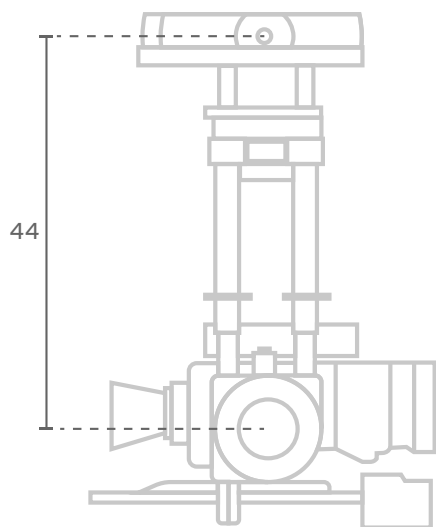

SUPERTECHNO 50 PLUS - TECHNOHEAD S