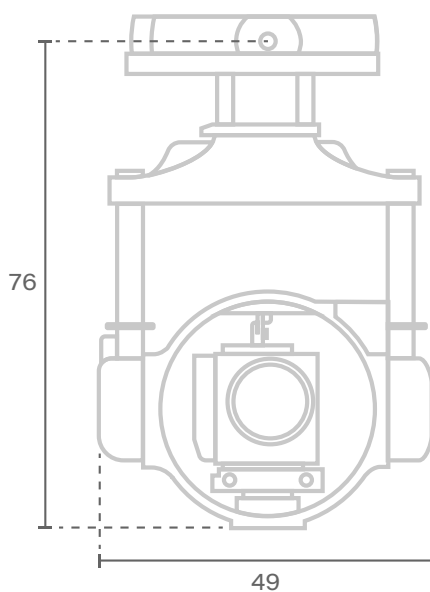

SUPERTECHNO 50 PLUS - TECHNOHEAD S