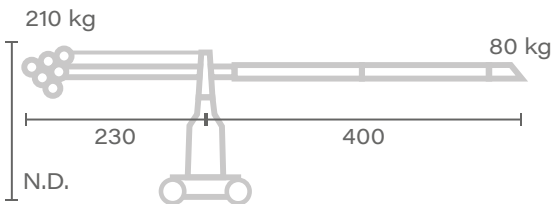

CRANE

SWISS JIB

Head 01

Max. weight
w/o dolly and
weights: N.D.

↑ Max. height
340

Head 02

Max. weight
w/o dolly and
weights: N.D.

↑ Max. height
370

Unit of measure - centimetres [cm]

SWISS JIB

Unit of measure - centimetres [cm]