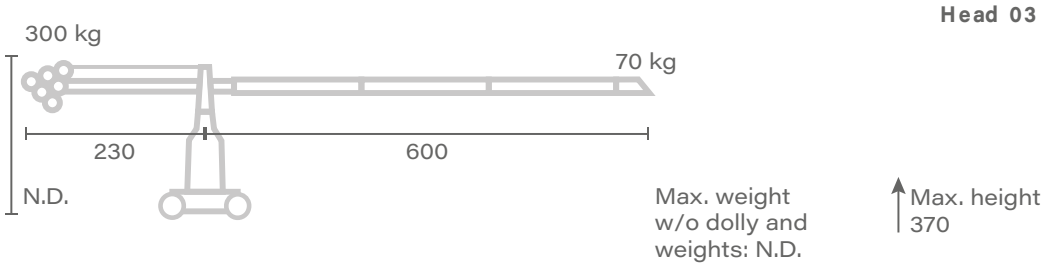

CRANE

SWISS JIB

Head 01

Max. weight
w/o dolly and
weights: N.D.

↑ Max. height
340

Head 02

Max. weight
w/o dolly and
weights: N.D.

↑ Max. height
370

Unit of measure - centimetres [cm]

SWISS JIB

Unit of measure - centimetres [cm]