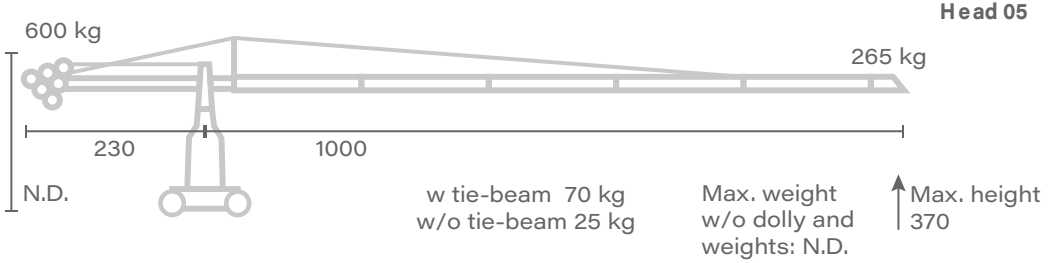

CRANE

SWISS JIB

Head 01

Max. weight
w/o dolly and
weights: N.D.

↑ Max. height
340

Head 02

Max. weight
w/o dolly and
weights: N.D.

↑ Max. height
370

Unit of measure - centimetres [cm]

SWISS JIB

Unit of measure - centimetres [cm]