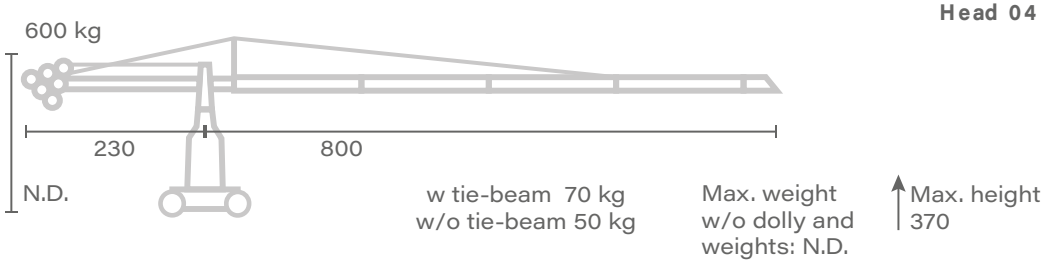

CRANE

SWISS JIB

Head 01

Max. weight
w/o dolly and
weights: N.D.

↑ Max. height
340

Head 02

Max. weight
w/o dolly and
weights: N.D.

↑ Max. height
370

Unit of measure - centimetres [cm]

SWISS JIB

Unit of measure - centimetres [cm]