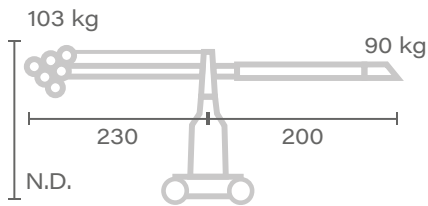

CRANE

SWISS JIB

Head 01

Max. weight
w/o dolly and
weights: N.D.

↑ Max. height
340

Head 02

Max. weight
w/o dolly and
weights: N.D.

↑ Max. height
370

Unit of measure - centimetres [cm]

SWISS JIB

Unit of measure - centimetres [cm]