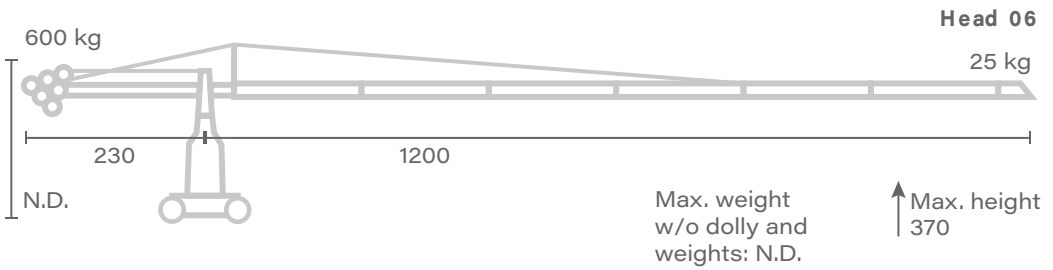

CRANE

SWISS JIB

Head 01

Max. weight
w/o dolly and
weights: N.D.

↑ Max. height
340

Head 02

Max. weight
w/o dolly and
weights: N.D.

↑ Max. height
370

Unit of measure - centimetres [cm]

SWISS JIB

Unit of measure - centimetres [cm]