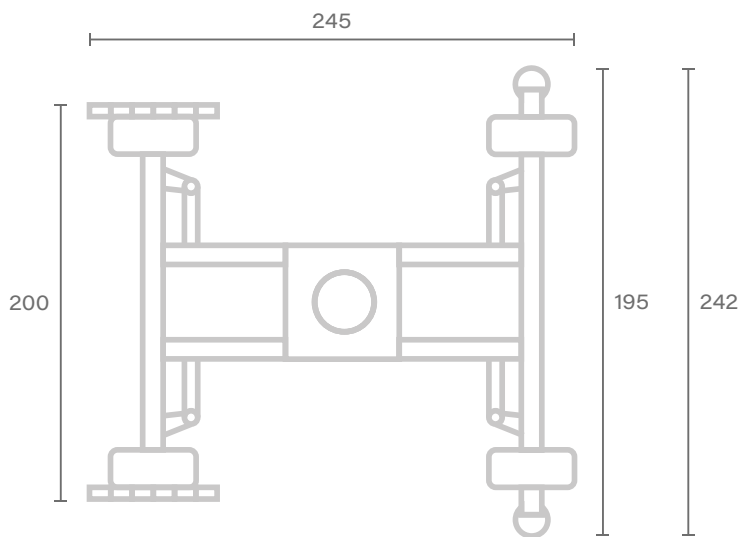

CRANE TELESCOPICO – TECHNOCRANE

SUPERTECHNO 50

DATASHEET

Max lens height	1511 cm
Max speed	200 cm/s
Max telescopic range	1140 cm
Back length	370 cm
Total length	1845 cm
Weight	2300 kg

SUPERTECHNO 50

Unit of measure - centimetres [cm]

SUPERTECHNO 50

Unit of measure - centimetres [cm]