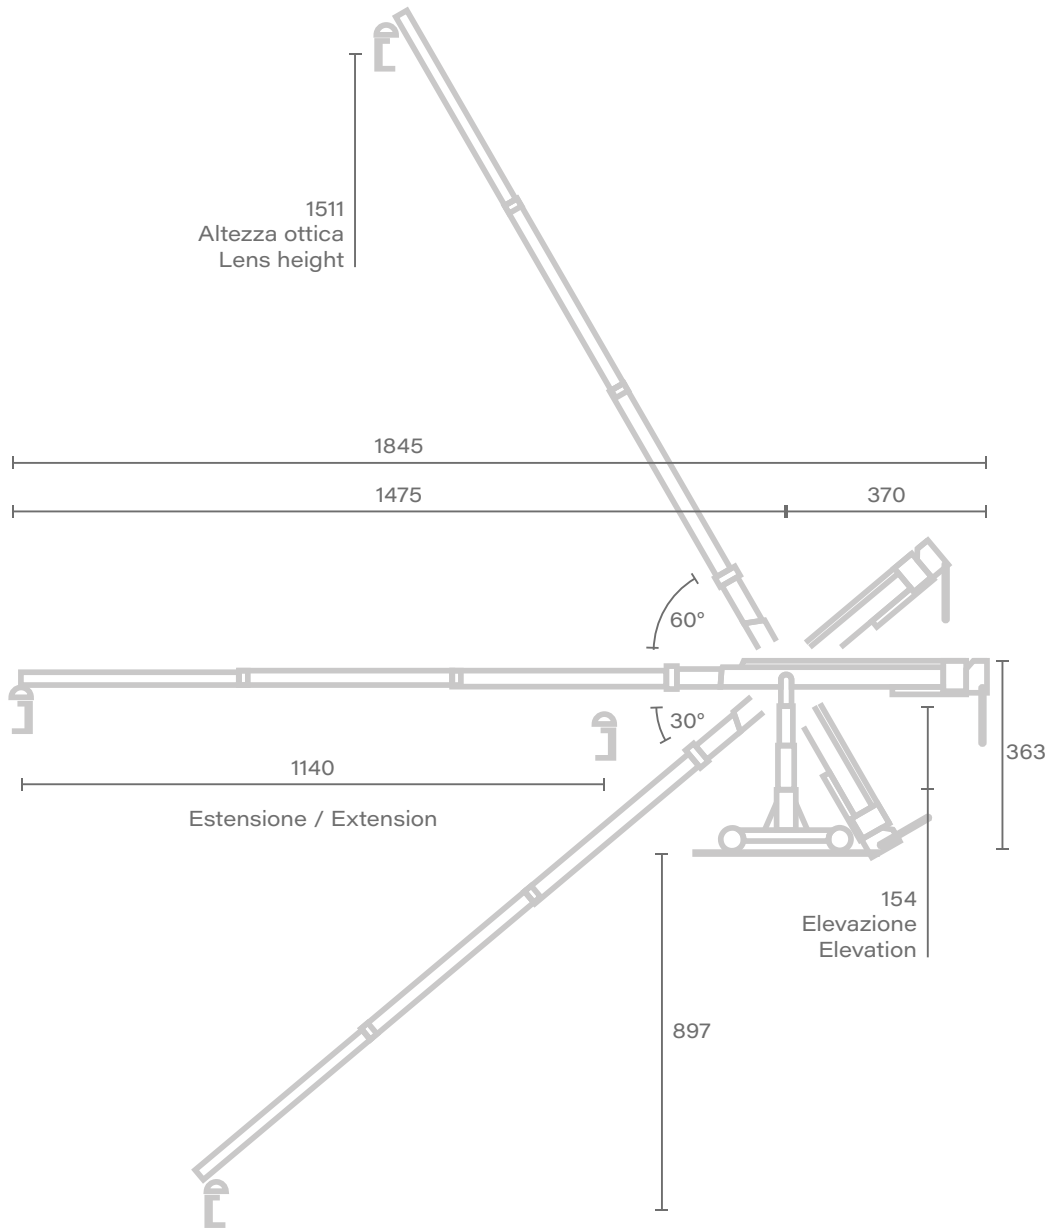

CRANE TELESCOPICO – TECHNOCRANE

SUPERTECHNO 50

DATASHEET

Max lens height	1511 cm
Max speed	200 cm/s
Max telescopic range	1140 cm
Back length	370 cm
Total length	1845 cm
Weight	2300 kg

SUPERTECHNO 50

Unit of measure - centimetres [cm]

SUPERTECHNO 50

Unit of measure - centimetres [cm]