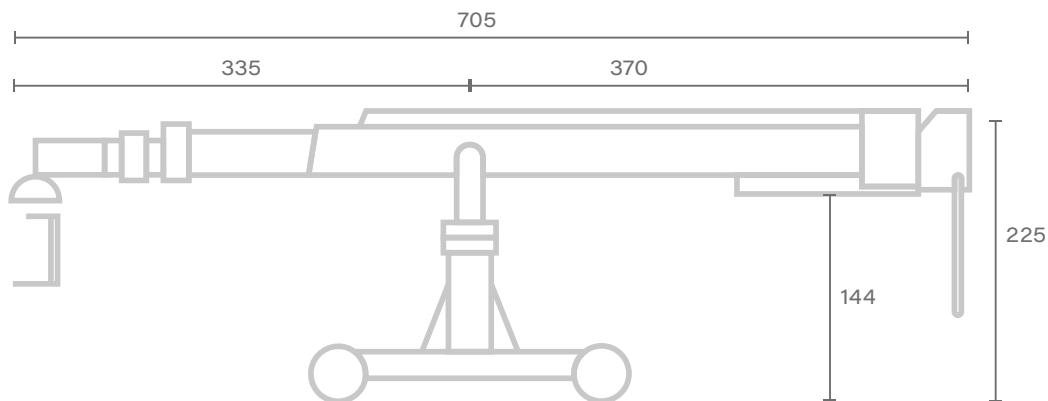

CRANE TELESCOPICO – TECHNOCRANE

SUPERTECHNO 50

DATASHEET

Max lens height	1511 cm
Max speed	200 cm/s
Max telescopic range	1140 cm
Back length	370 cm
Total length	1845 cm
Weight	2300 kg

SUPERTECHNO 50

Unit of measure - centimetres [cm]

SUPERTECHNO 50

Unit of measure - centimetres [cm]