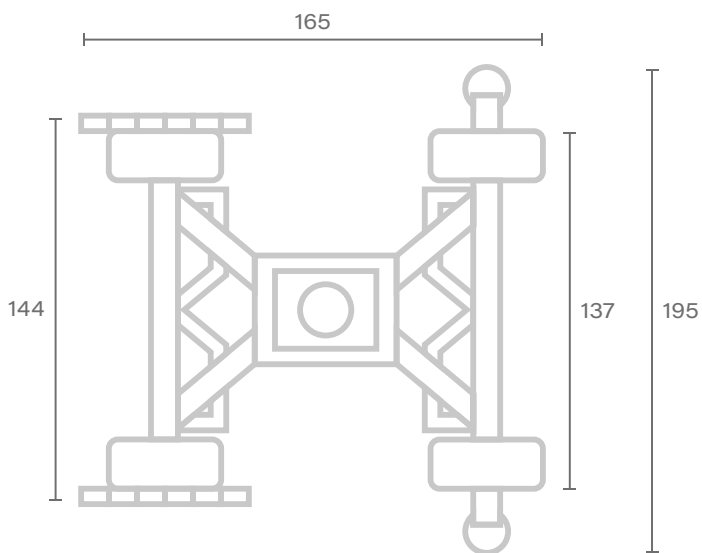

CRANE TELESCOPICO – TECHNOCRANE

SUPERTECHNO 30

DATASHEET

Max lens height	920 cm
Max speed	280 cm/s
Max telescopic range	955 cm
Back length	240 cm
Total length	1195 cm
Weight	1200 kg

SUPERTECHNO 30

Unit of measure - centimetres [cm]

SUPERTECHNO 30

Unit of measure - centimetres [cm]