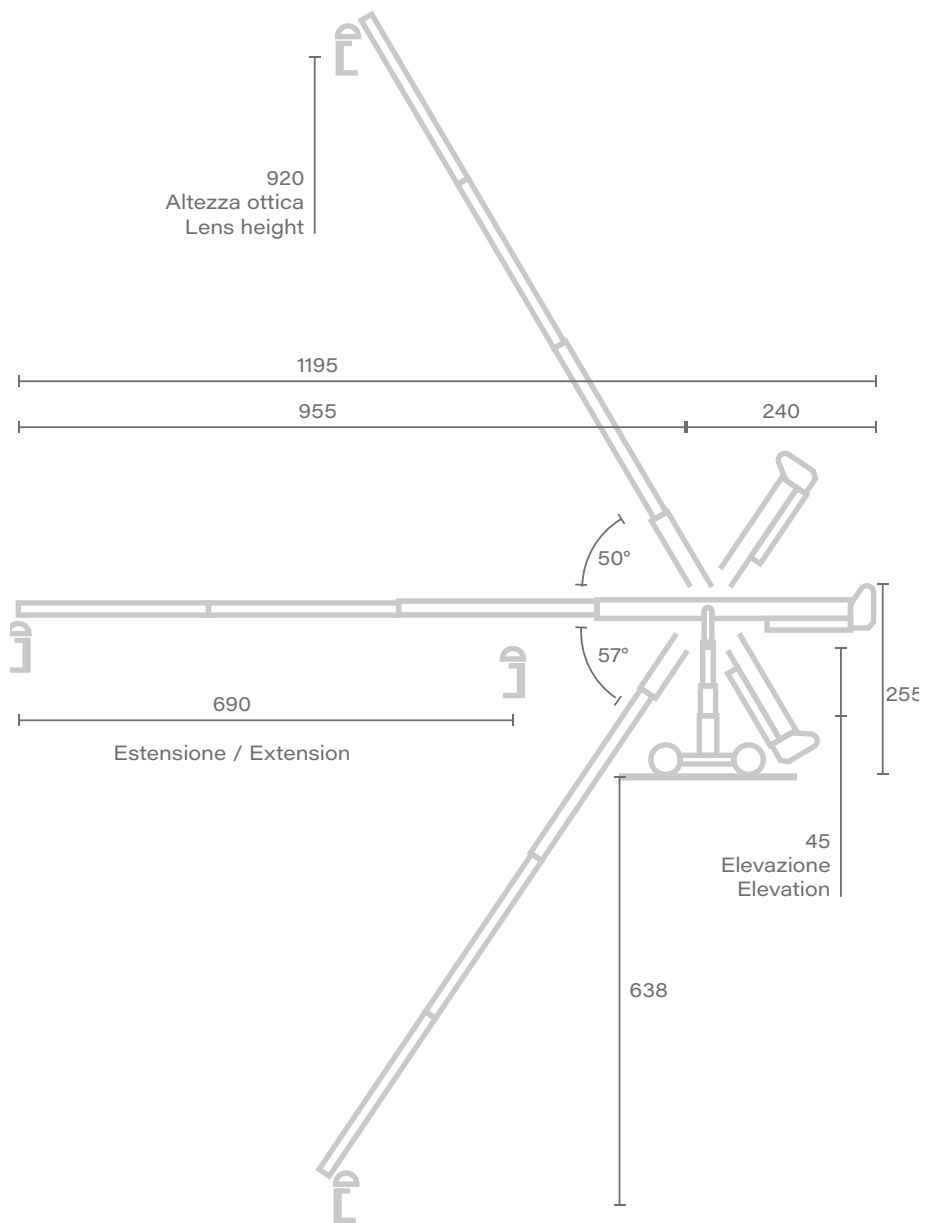

CRANE TELESCOPICO – TECHNOCRANE

SUPERTECHNO 30

DATASHEET

Max lens height	920 cm
Max speed	280 cm/s
Max telescopic range	955 cm
Back length	240 cm
Total length	1195 cm
Weight	1200 kg

SUPERTECHNO 30

Unit of measure - centimetres [cm]

SUPERTECHNO 30

Unit of measure - centimetres [cm]