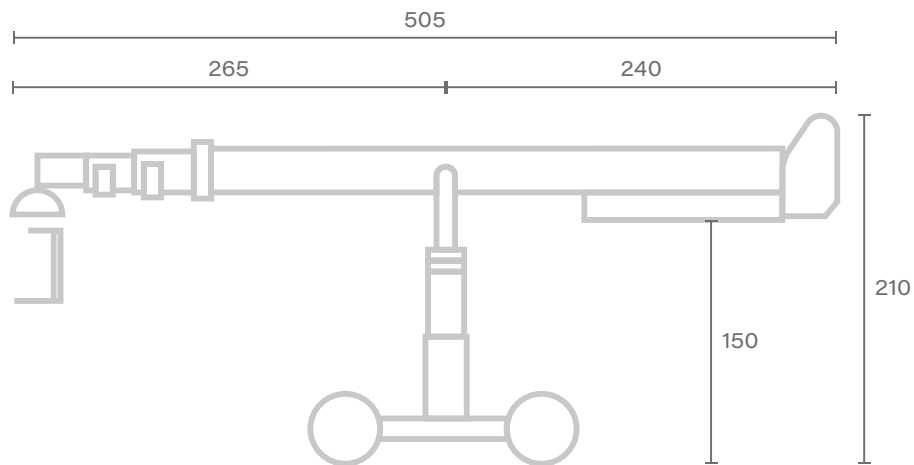

CRANE TELESCOPICO – TECHNOCRANE

SUPERTECHNO 30

DATASHEET

Max lens height	920 cm
Max speed	280 cm/s
Max telescopic range	955 cm
Back length	240 cm
Total length	1195 cm
Weight	1200 kg

SUPERTECHNO 30

Unit of measure - centimetres [cm]

SUPERTECHNO 30

Unit of measure - centimetres [cm]