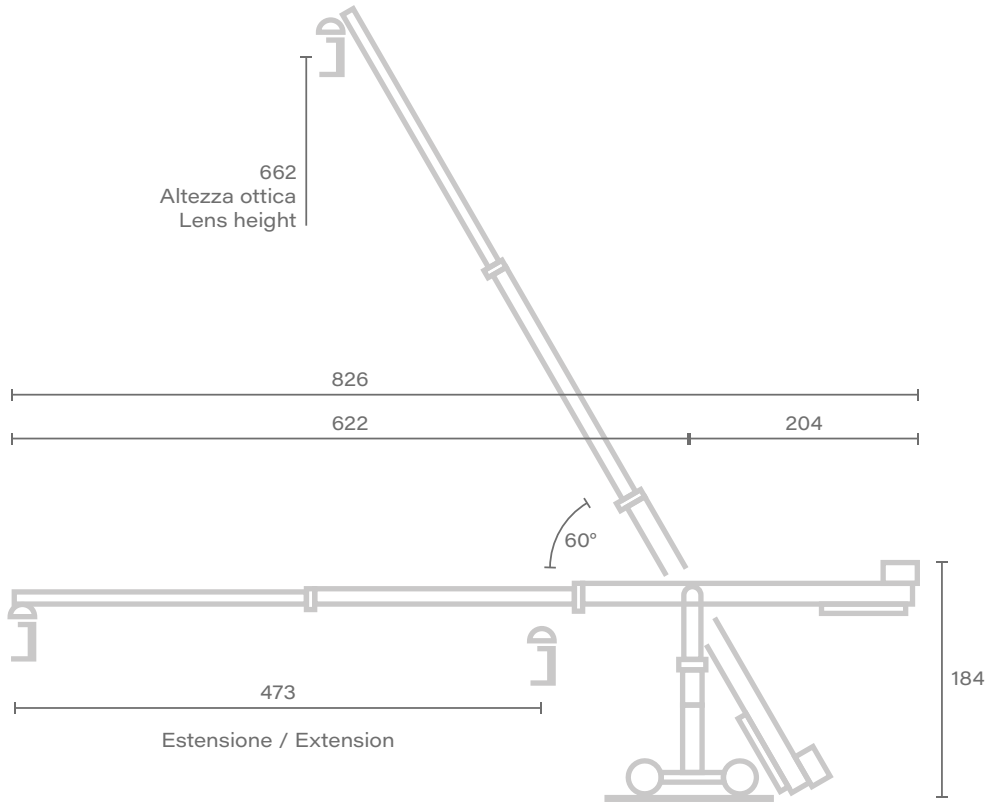

CRANE TELESCOPICO – TECHNOCRANE

NEW TECHNOCRANE 22

DATASHEET

Max lens height	662 cm
Max speed	150 cm/s
Max telescopic range	622 cm
Back length	204 cm
Total length	826 cm
Weight	350 kg

Unit of measure - centimetres [cm]

NEW TECHNO 22

Unit of measure - centimetres [cm]