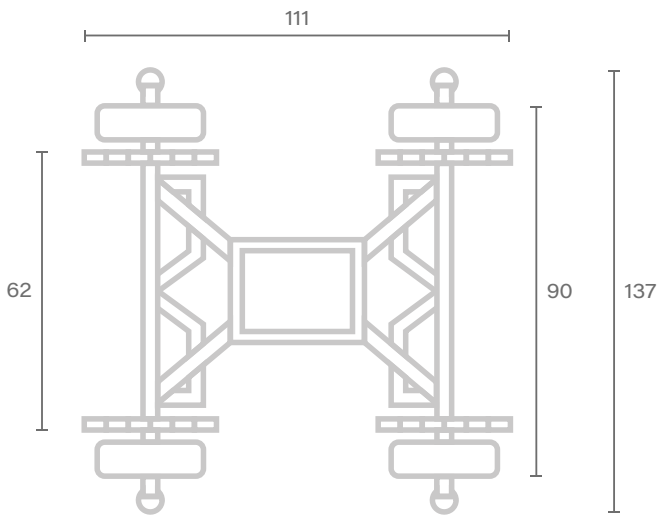

CRANE TELESCOPICO – TECHNOCRANE

NEW TECHNOCRANE 22

DATASHEET

Max lens height	662 cm
Max speed	150 cm/s
Max telescopic range	622 cm
Back length	204 cm
Total length	826 cm
Weight	350 kg

Unit of measure - centimetres [cm]

NEW TECHNO 22

Unit of measure - centimetres [cm]