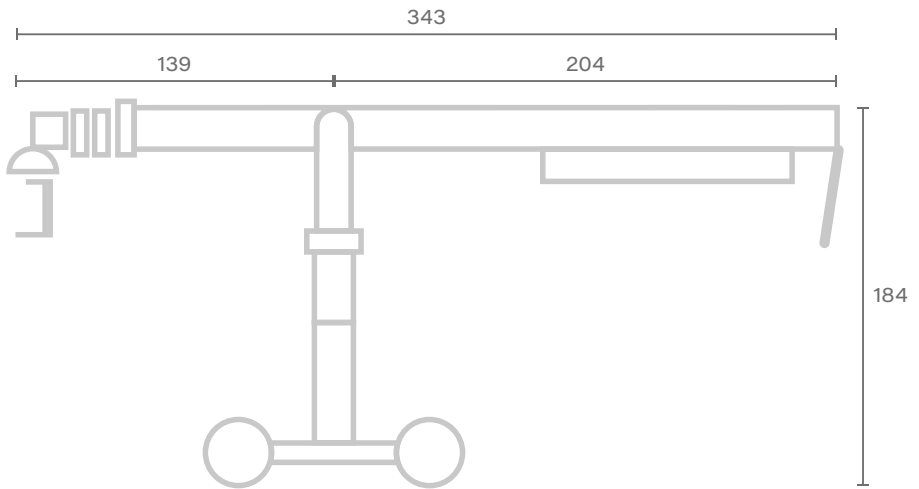

CRANE TELESCOPICO – TECHNOCRANE

NEW TECHNOCRANE 22

DATASHEET

Max lens height	662 cm
Max speed	150 cm/s
Max telescopic range	622 cm
Back length	204 cm
Total length	826 cm
Weight	350 kg

Unit of measure - centimetres [cm]

NEW TECHNO 22

Unit of measure - centimetres [cm]