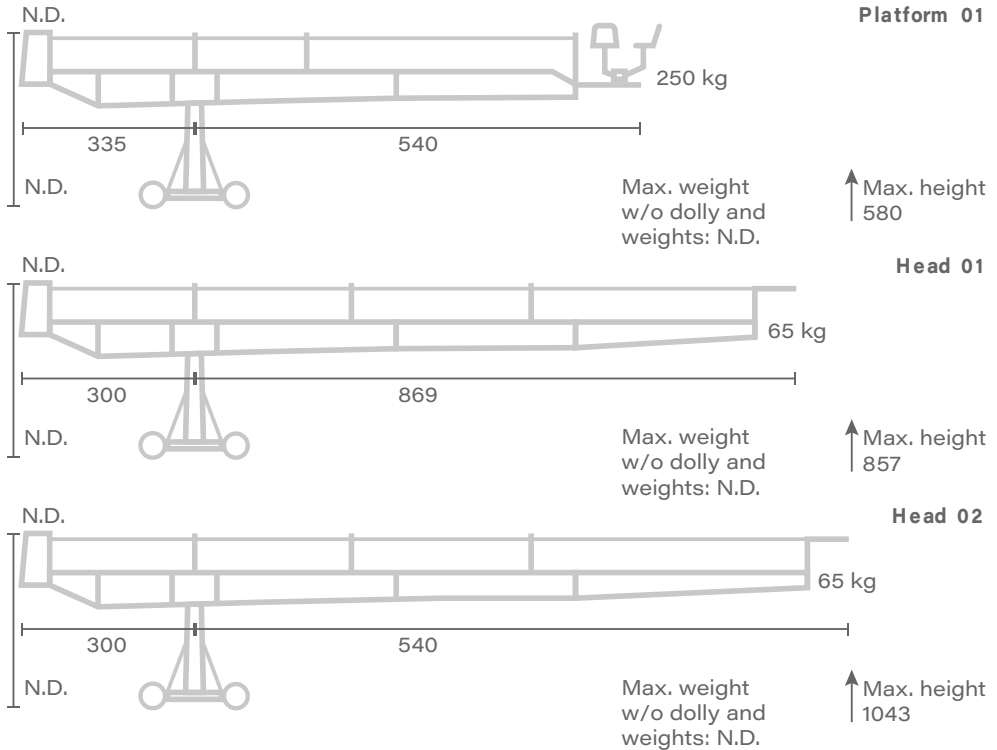

CRANE – EGRIPMENT  
**SKY KING**

Unit of measure - centimetres [ cm ]