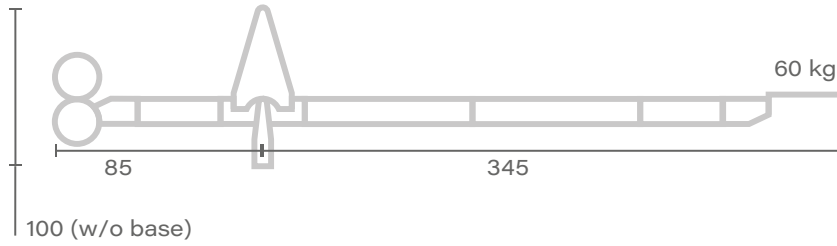

CRANE – MOVIE PEOPLE
MODULARM

Head 1.5

↑ Max. height
w/o bases
120

Head 2.0

↑ Max. height
w/o bases
157

Head 2.5

↑ Max. height
w/o bases
194

Unit of measure - centimetres [cm]

MODULARM

Head 3.0

↑ Max. height
w/o bases
203

Head 3.5

↑ Max. height
w/o bases
267

Head 4.0

↑ Max. height
w/o bases
304

Head 5.0

↑ Max. height
w/o bases
367

Head 6.0

↑ Max. height
w/o bases
450

Unit of measure - centimetres [cm]