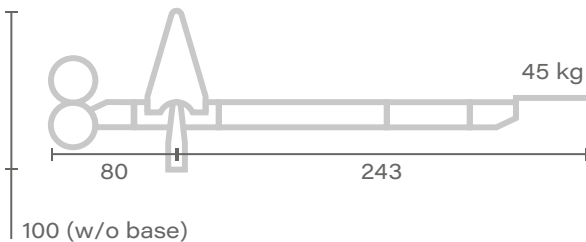

CRANE – MOVIE PEOPLE
MODULARM

Head 1.5

↑ Max. height
w/o bases
120

Head 2.0

↑ Max. height
w/o bases
157

Head 2.5

↑ Max. height
w/o bases
194

Unit of measure - centimetres [cm]

MODULARM

Head 3.0

↑ Max. height
w/o bases
203

Head 3.5

↑ Max. height
w/o bases
267

Head 4.0

↑ Max. height
w/o bases
304

Head 5.0

↑ Max. height
w/o bases
367

Head 6.0

↑ Max. height
w/o bases
450

Unit of measure - centimetres [cm]