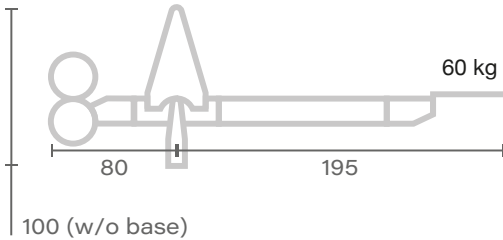

CRANE – MOVIE PEOPLE
MODULARM

Head 1.5

↑ Max. height
w/o bases
120

Head 2.0

↑ Max. height
w/o bases
157

Head 2.5

↑ Max. height
w/o bases
194

Unit of measure - centimetres [cm]

MODULARM

Head 3.0

↑ Max. height
w/o bases
203

Head 3.5

↑ Max. height
w/o bases
267

Head 4.0

↑ Max. height
w/o bases
304

Head 5.0

↑ Max. height
w/o bases
367

Head 6.0

↑ Max. height
w/o bases
450

Unit of measure - centimetres [cm]