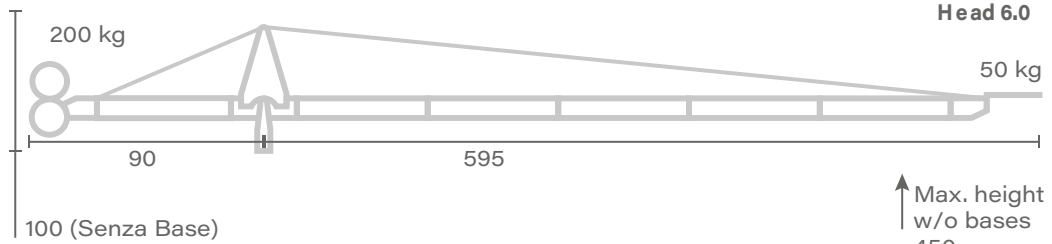

CRANE – MOVIE PEOPLE
MODULARM

Head 1.5

↑ Max. height
w/o bases
120

Head 2.0

↑ Max. height
w/o bases
157

Head 2.5

↑ Max. height
w/o bases
194

Unit of measure - centimetres [cm]

MODULARM

Head 3.0

↑ Max. height
w/o bases
203

Head 3.5

↑ Max. height
w/o bases
267

Head 4.0

↑ Max. height
w/o bases
304

Head 5.0

↑ Max. height
w/o bases
367

Head 6.0

↑ Max. height
w/o bases
450

Unit of measure - centimetres [cm]