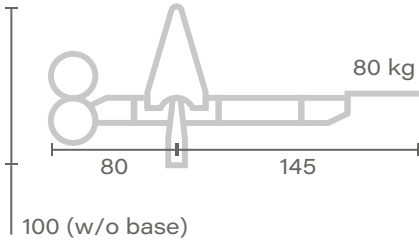

CRANE – MOVIE PEOPLE
MODULARM

Head 1.5

↑ Max. height
w/o bases
120

Head 2.0

↑ Max. height
w/o bases
157

Head 2.5

↑ Max. height
w/o bases
194

Unit of measure - centimetres [cm]

MODULARM

Head 3.0

↑ Max. height
w/o bases
203

Head 3.5

↑ Max. height
w/o bases
267

Head 4.0

↑ Max. height
w/o bases
304

Head 5.0

↑ Max. height
w/o bases
367

Head 6.0

↑ Max. height
w/o bases
450

Unit of measure - centimetres [cm]