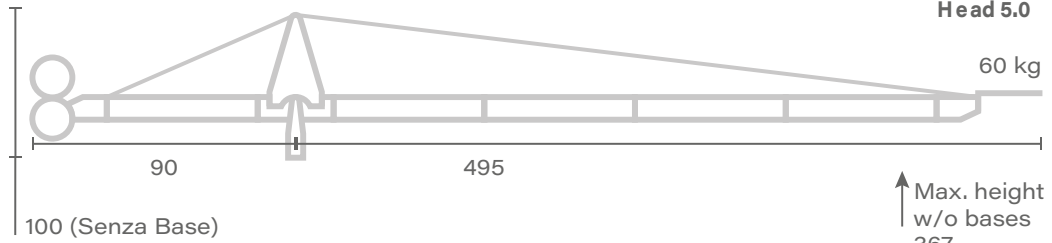

CRANE – MOVIE PEOPLE
MODULARM

Head 1.5

↑ Max. height
w/o bases
120

Head 2.0

↑ Max. height
w/o bases
157

Head 2.5

↑ Max. height
w/o bases
194

Unit of measure - centimetres [cm]

MODULARM

Head 3.0

↑ Max. height
w/o bases
203

Head 3.5

↑ Max. height
w/o bases
267

Head 4.0

↑ Max. height
w/o bases
304

Head 5.0

↑ Max. height
w/o bases
367

Head 6.0

↑ Max. height
w/o bases
450

Unit of measure - centimetres [cm]