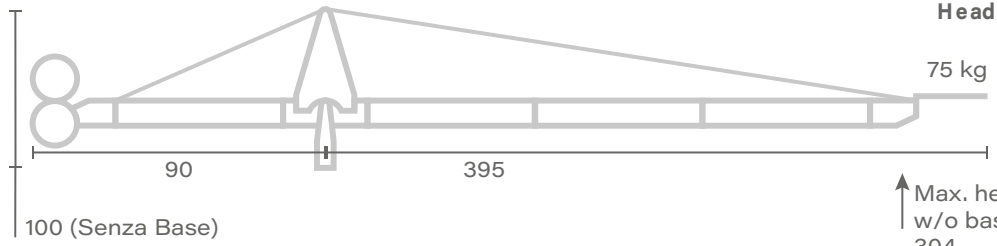

CRANE – MOVIE PEOPLE
MODULARM

Head 1.5

↑ Max. height
w/o bases
120

Head 2.0

↑ Max. height
w/o bases
157

Head 2.5

↑ Max. height
w/o bases
194

Unit of measure - centimetres [cm]

MODULARM

Head 3.0

↑ Max. height
w/o bases
203

Head 3.5

↑ Max. height
w/o bases
267

Head 4.0

↑ Max. height
w/o bases
304

Head 5.0

↑ Max. height
w/o bases
367

Head 6.0

↑ Max. height
w/o bases
450

Unit of measure - centimetres [cm]