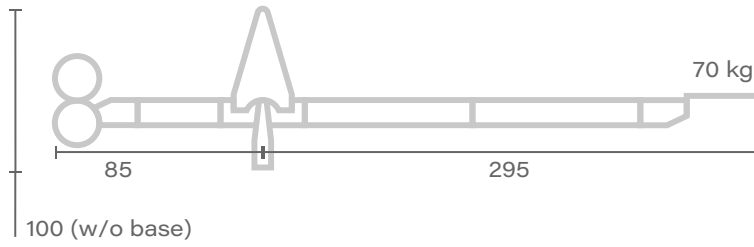

CRANE – MOVIE PEOPLE
MODULARM

Head 1.5

↑ Max. height
w/o bases
120

Head 2.0

↑ Max. height
w/o bases
157

Head 2.5

↑ Max. height
w/o bases
194

Unit of measure - centimetres [cm]

MODULARM

Head 3.0

↑ Max. height
w/o bases
203

Head 3.5

↑ Max. height
w/o bases
267

Head 4.0

↑ Max. height
w/o bases
304

Head 5.0

↑ Max. height
w/o bases
367

Head 6.0

↑ Max. height
w/o bases
450

Unit of measure - centimetres [cm]