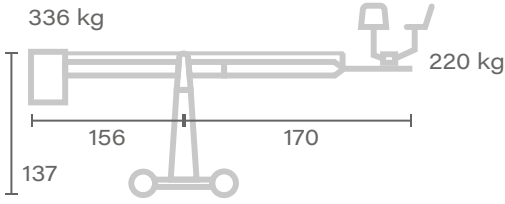

CRANE – MOVIE TECH

FELIX

DATASHEET DOLLY

Width Max	72 cm
Length Max	125 cm
Wheelbase	62 cm
Payload	900 kg

FELIX

Platform 01

Max. weight
w/o weights
149 kg

↑ Max. height
275

Platform 02

Max. weight
w/o weights
149 kg

↑ Max. height
680

Head 01

Max. weight
w/o weights
144 kg

↑ Max. height
367

Head 02

Max. weight
w/o weights
1154 kg

↑ Max. height
450

Unit of measure - centimetres [cm]