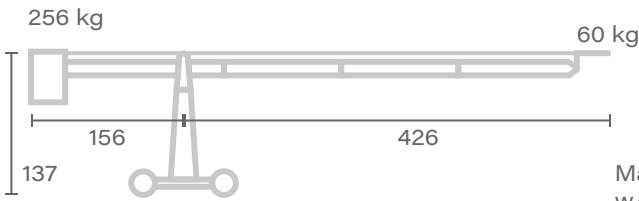

CRANE – MOVIE TECH

FELIX

DATASHEET DOLLY

Width Max	72 cm
Length Max	125 cm
Wheelbase	62 cm
Payload	900 kg

FELIX

Platform 01

Max. weight
w/o weights
149 kg

↑ Max. height
275

Platform 02

Max. weight
w/o weights
149 kg

↑ Max. height
680

Head 01

Max. weight
w/o weights
144 kg

↑ Max. height
367

Head 02

Max. weight
w/o weights
1154 kg

↑ Max. height
450

Unit of measure - centimetres [cm]