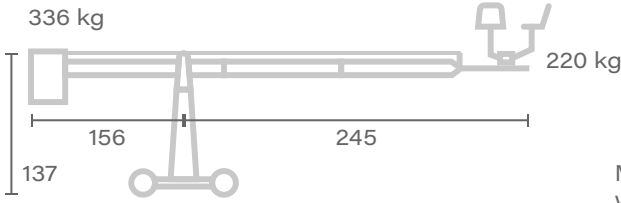

CRANE – MOVIE TECH

FELIX

DATASHEET DOLLY

Width Max	72 cm
Length Max	125 cm
Wheelbase	62 cm
Payload	900 kg

FELIX

Platform 01

Max. weight
w/o weights
149 kg

↑ Max. height
275

Platform 02

Max. weight
w/o weights
149 kg

↑ Max. height
680

Head 01

Max. weight
w/o weights
144 kg

↑ Max. height
367

Head 02

Max. weight
w/o weights
1154 kg

↑ Max. height
450

Unit of measure - centimetres [cm]