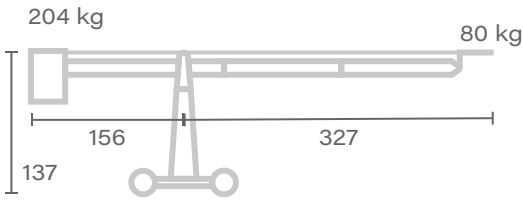

CRANE – MOVIE TECH

FELIX

DATASHEET DOLLY

Width Max	72 cm
Length Max	125 cm
Wheelbase	62 cm
Payload	900 kg

FELIX

Platform 01

Max. weight
w/o weights
149 kg

↑ Max. height
275

Platform 02

Max. weight
w/o weights
149 kg

↑ Max. height
680

Head 01

Max. weight
w/o weights
144 kg

↑ Max. height
367

Head 02

Max. weight
w/o weights
1154 kg

↑ Max. height
450

Unit of measure - centimetres [cm]