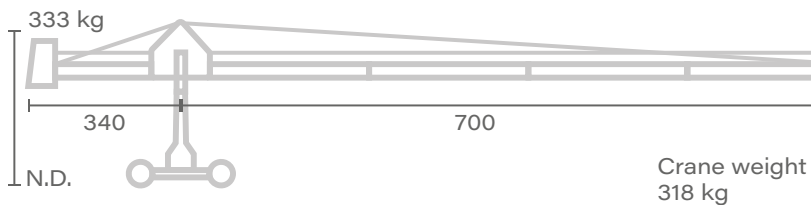

CRANE – MOVIE GRIP  
**ROBIN**

**Platform 01**

Crane weight  
 269 kg

↑ Max. height  
 340

**Platform 02**

Crane weight  
 333 kg

↑ Max. height  
 340

Unit of measure - centimetres [ cm ]

## Head 03

↑ Max. height  
550

## Head 04

↑ Max. height  
700

## Head 05

↑ Max. height  
550

Unit of measure - centimetres [ cm ]