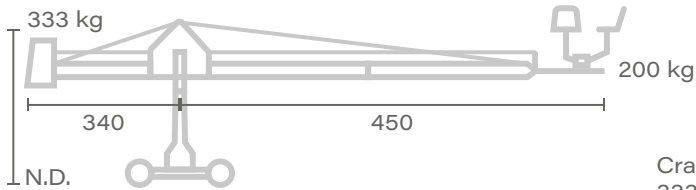

CRANE – MOVIE GRIP  
**ROBIN**

**Platform 01**

Crane weight  
 269 kg

↑ Max. height  
 340

**Platform 02**

Crane weight  
 333 kg

↑ Max. height  
 340

Unit of measure - centimetres [ cm ]

## Head 03

↑ Max. height  
550

## Head 04

↑ Max. height  
700

## Head 05

↑ Max. height  
550

Unit of measure - centimetres [ cm ]