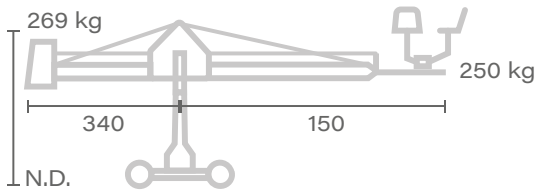

CRANE – MOVIE GRIP  
**ROBIN**

**Platform 01**

Crane weight  
 269 kg

↑ Max. height  
 340

**Platform 02**

Crane weight  
 333 kg

↑ Max. height  
 340

Unit of measure - centimetres [ cm ]

## Head 03

↑ Max. height  
550

## Head 04

↑ Max. height  
700

## Head 05

↑ Max. height  
550

Unit of measure - centimetres [ cm ]