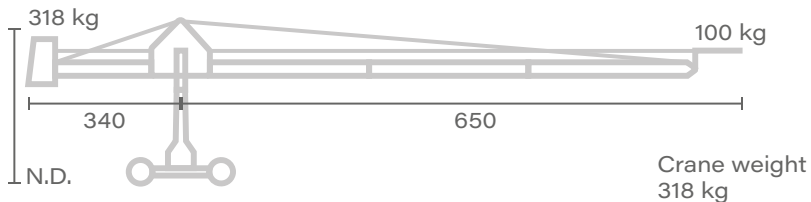

CRANE – MOVIE GRIP  
**ROBIN**

**Platform 01**

Crane weight  
 269 kg

↑ Max. height  
 340

**Platform 02**

Crane weight  
 333 kg

↑ Max. height  
 340

Unit of measure - centimetres [ cm ]

## Head 03

↑ Max. height  
550

## Head 04

↑ Max. height  
700

## Head 05

↑ Max. height  
550

Unit of measure - centimetres [ cm ]