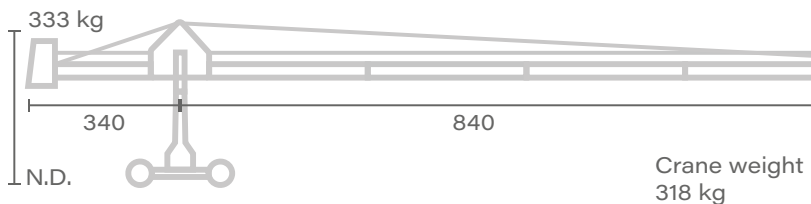

CRANE – MOVIE GRIP  
**ROBIN**

**Platform 01**

Crane weight  
 269 kg

↑ Max. height  
 340

**Platform 02**

Crane weight  
 333 kg

↑ Max. height  
 340

Unit of measure - centimetres [ cm ]

## Head 03

↑ Max. height  
550

## Head 04

↑ Max. height  
700

## Head 05

↑ Max. height  
550

Unit of measure - centimetres [ cm ]