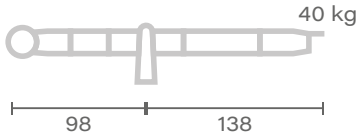

CRANE – MOVIE GRIP
MODULAR

Head 01

Head 02

Head 03

Head 04

Head 05

Unit of measure - centimetres [cm]