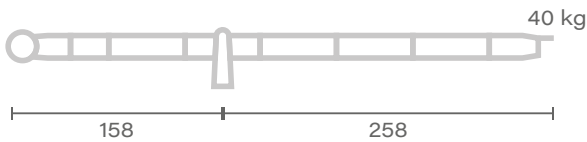

CRANE – MOVIE GRIP
MODULAR

Head 01

Head 02

Head 03

Head 04

Head 05

Unit of measure - centimetres [cm]