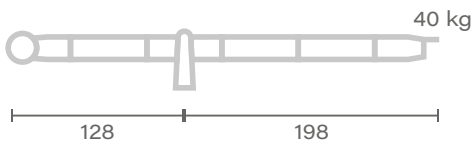

CRANE – MOVIE GRIP
MODULAR

Head 01

Head 02

Head 03

Head 04

Head 05

Unit of measure - centimetres [cm]