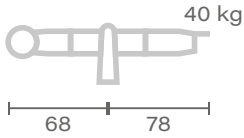

CRANE – MOVIE GRIP
MODULAR

Head 01

Head 02

Head 03

Head 04

Head 05

Unit of measure - centimetres [cm]