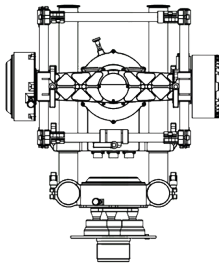

STABILISED HEADS – FILMOTECHNIC

MINI SCORPIO V

Mini Flight Head is a 2-axis gyro-stabilised head, made entirely of carbon fibre, it is the smallest and lightest stabilised head around. Mini Flight Head is suitable for any mount, it can be mounted on mounts such as Steadicam or crane and dolly as well as on special mounts such as the Russian Arm Mini, it also allows repetition of movements.

TECHNICAL DATA

Stabilisation	2 gyro-stabilised axes
Max. range	25 kg
Field of View	Pan: 360°
Date / Communication	Tilt: 200°
WeightPower supply	Roll: 270° [automatic horizon]
Working environment conditions	Max. speed Pan/Tilt-Roll: 2s/rev
Condizioni ambientali di lavoro	RS485 or Wireless
	20 kg
	24 - 35 V

Unit of measurement - centimetres [cm]