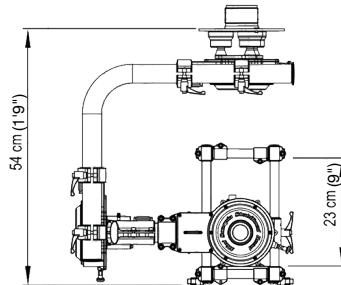

STABILISED HEADS – FILMOTECHNIC

MINI SCORPIO V

Mini Flight Head is a 2-axis gyro-stabilised head, made entirely of carbon fibre, it is the smallest and lightest stabilised head around. Mini Flight Head is suitable for any mount, it can be mounted on mounts such as Steadicam or crane and dolly as well as on special mounts such as the Russian Arm Mini, it also allows repetition of movements.

TECHNICAL DATA

Stabilisation	2 gyro-stabilised axes
Max. range	25 kg
Field of View	Pan: 360°
Date / Communication	Tilt: 200°
WeightPower supply	Roll: 270° [automatic horizon]
Working environment conditions	Max. speed Pan/Tilt-Roll: 2s/rev
Condizioni ambientali di lavoro	RS485 or Wireless
	20 kg
	24 - 35 V

Unit of measurement - centimetres [cm]