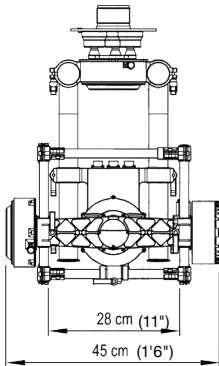

STABILISED HEADS – FILMOTECHNIC

MINI SCORPIO V

Mini Flight Head is a 2-axis gyro-stabilised head, made entirely of carbon fibre, it is the smallest and lightest stabilised head around. Mini Flight Head is suitable for any mount, it can be mounted on mounts such as Steadicam or crane and dolly as well as on special mounts such as the Russian Arm Mini, it also allows repetition of movements.

TECHNICAL DATA

Stabilisation	2 gyro-stabilised axes
Max. range	25 kg
Field of View	Pan: 360°
Date / Communication	Tilt: 200°
WeightPower supply	Roll: 270° [automatic horizon]
Working environment conditions	Max. speed Pan/Tilt-Roll: 2s/rev
Condizioni ambientali di lavoro	RS485 or Wireless
	20 kg
	24 - 35 V

Unit of measurement - centimetres [cm]