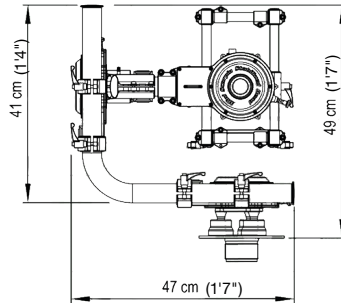

STABILISED HEADS – FILMOTECHNIC

MINI SCORPIO V

Mini Flight Head is a 2-axis gyro-stabilised head, made entirely of carbon fibre, it is the smallest and lightest stabilised head around. Mini Flight Head is suitable for any mount, it can be mounted on mounts such as Steadicam or crane and dolly as well as on special mounts such as the Russian Arm Mini, it also allows repetition of movements.

TECHNICAL DATA

Stabilisation	2 gyro-stabilised axes
Max. range	25 kg
Field of View	Pan: 360°
Date / Communication	Tilt: 200°
WeightPower supply	Roll: 270° [automatic horizon]
Working environment conditions	Max. speed Pan/Tilt-Roll: 2s/rev
Condizioni ambientali di lavoro	RS485 or Wireless
	20 kg
	24 - 35 V

Unit of measurement - centimetres [cm]