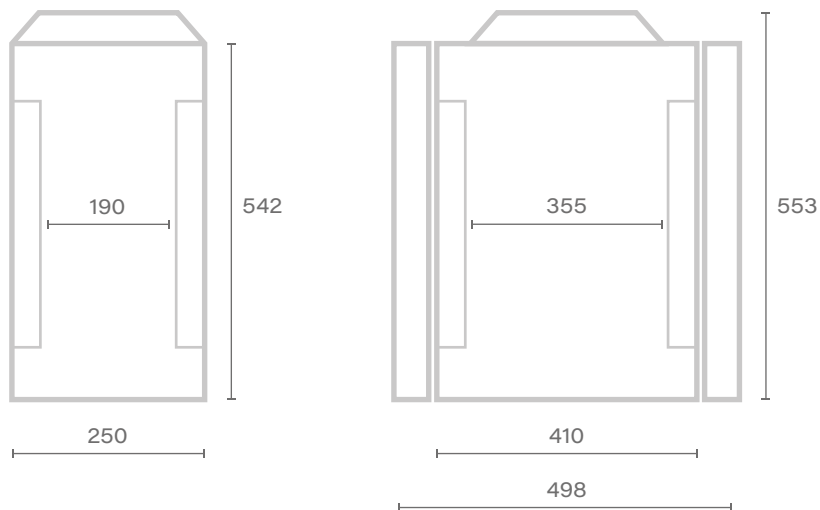

## MINI LOW LOADER

Mini Low Loader is adjustable laterally from 2.51 cm to 4.98 cm, the minimum height from the ground is 24 cm. The platform is equipped w connection for both lights and the camera.

Measures are give in centimetres [ cm ]