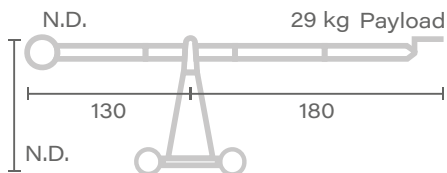

CRANE

JIMMY JIB TRIANGLE

Head Junior

↑ Max. height
| 270

Max. weight
w/o dolly and
weights: N.D.

Head Standard

↑ Max. height
| 390

Max. weight
w/o dolly and
weights: N.D.

Head Standard +

↑ Max. height
| 480

Max. weight
w/o dolly and
weights: N.D.

Unit of measure - centimetres [cm]

JIMMY JIB

Head Giant

↑ Max. height 570

Max. weight w/o dolly and weights: N.D.

Head Giant +

↑ Max. height 700

Max. weight w/o dolly and weights: N.D.

Head Super

↑ Max. height 760

Max. weight w/o dolly and weights: N.D.

Head Super +

↑ Max. height 910

Max. weight w/o dolly and weights: N.D.

Head Extreme

↑ Max. height 1060

Max. weight w/o dolly and weights: N.D.

Unit of measure - centimetres [cm]