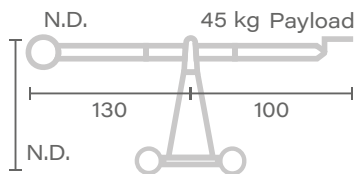

CRANE

JIMMY JIB TRIANGLE

Head Junior

↑ Max. height
| 270

Max. weight
w/o dolly and
weights: N.D.

Head Standard

↑ Max. height
| 390

Max. weight
w/o dolly and
weights: N.D.

Head Standard +

↑ Max. height
| 480

Max. weight
w/o dolly and
weights: N.D.

Unit of measure - centimetres [cm]

JIMMY JIB

Head Giant

↑ Max. height 570

Max. weight w/o dolly and weights: N.D.

Head Giant +

↑ Max. height 700

Max. weight w/o dolly and weights: N.D.

Head Super

↑ Max. height 760

Max. weight w/o dolly and weights: N.D.

Head Super +

↑ Max. height 910

Max. weight w/o dolly and weights: N.D.

Head Extreme

↑ Max. height 1060

Max. weight w/o dolly and weights: N.D.

Unit of measure - centimetres [cm]