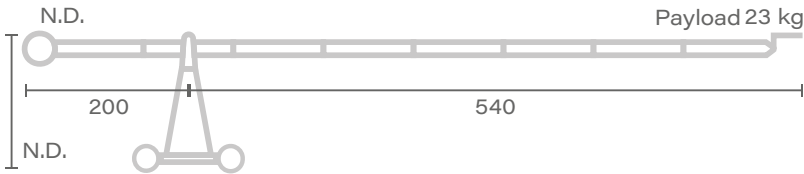

Head Standard +

↑ Max. height
| 480

Max. weight
w/o dolly and
weights: N.D.

Unit of measure - centimetres [cm]

JIMMY JIB

Head Giant

↑ Max. height 570

Max. weight w/o dolly and weights: N.D.

Head Giant +

↑ Max. height 700

Max. weight w/o dolly and weights: N.D.

Head Super

↑ Max. height 760

Max. weight w/o dolly and weights: N.D.

Head Super +

↑ Max. height 910

Max. weight w/o dolly and weights: N.D.

Head Extreme

↑ Max. height 1060

Max. weight w/o dolly and weights: N.D.

Unit of measure - centimetres [cm]