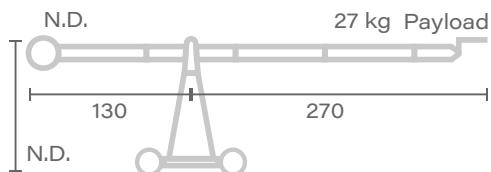

CRANE

JIMMY JIB TRIANGLE

Head Junior

↑ Max. height
| 270

Max. weight
w/o dolly and
weights: N.D.

Head Standard

↑ Max. height
| 390

Max. weight
w/o dolly and
weights: N.D.

Head Standard +

↑ Max. height
| 480

Max. weight
w/o dolly and
weights: N.D.

Unit of measure - centimetres [cm]

JIMMY JIB

Head Giant

↑ Max. height 570

Max. weight w/o dolly and weights: N.D.

Head Giant +

↑ Max. height 700

Max. weight w/o dolly and weights: N.D.

Head Super

↑ Max. height 760

Max. weight w/o dolly and weights: N.D.

Head Super +

↑ Max. height 910

Max. weight w/o dolly and weights: N.D.

Head Extreme

↑ Max. height 1060

Max. weight w/o dolly and weights: N.D.

Unit of measure - centimetres [cm]