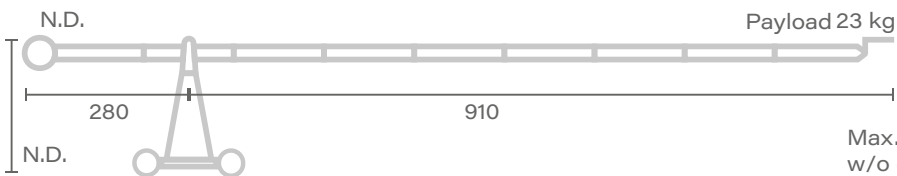

Head Giant +

↑ Max. height 700

Max. weight w/o dolly and weights: N.D.

Head Super

↑ Max. height 760

Max. weight w/o dolly and weights: N.D.

Head Super +

↑ Max. height 910

Max. weight w/o dolly and weights: N.D.

Head Extreme

↑ Max. height 1060

Max. weight w/o dolly and weights: N.D.

Unit of measure - centimetres [cm]