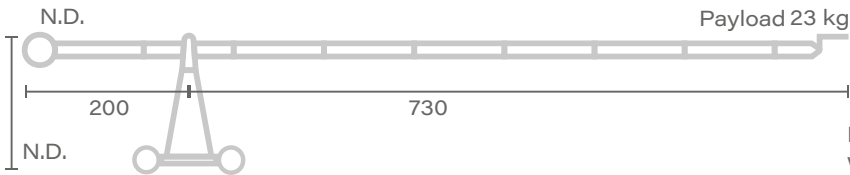

Head Giant +

↑ Max. height 700

Max. weight w/o dolly and weights: N.D.

Head Super

↑ Max. height 760

Max. weight w/o dolly and weights: N.D.

Head Super +

↑ Max. height 910

Max. weight w/o dolly and weights: N.D.

Head Extreme

↑ Max. height 1060

Max. weight w/o dolly and weights: N.D.

Unit of measure - centimetres [cm]