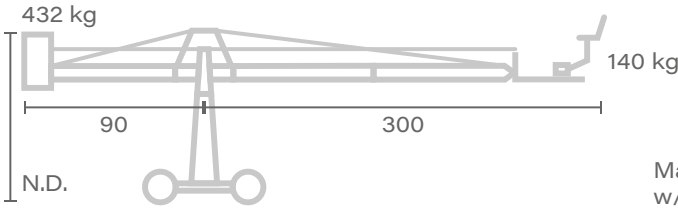

### DATASHEET DOLLY

Width Max	85 cm
Length Max	127 cm
Track width	60 cm
Wheelbase	97 cm
Weight	N.D.

Dimension Dolly are similar for each models.

Max. weight  
w/o dolly and  
weights: 139 kg

↑ Max. height  
320

**Platform 02**

Max. weight  
w/o dolly and  
weights: 149 kg

↑ Max. height  
390

**Platform 03**

Max. weight  
w/o dolly and  
weights: 179 kg

↑ Max. height  
453

**Head 01**

Max. weight  
w/o dolly and  
weights: 140 kg

↑ Max. height  
475

**Head 02**

Max. weight  
w/o dolly and  
weights: 165 kg

↑ Max. height  
540

Unit of measure - centimetres [ cm ]

**Head 03**

**Head 03 A**

**Head 04**