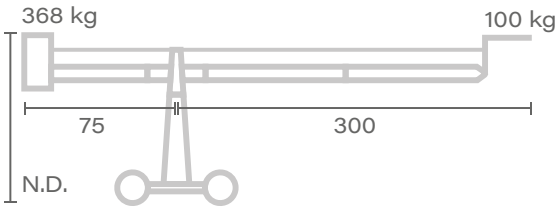

### DATASHEET DOLLY

Width Max	85 cm
Length Max	127 cm
Track width	60 cm
Wheelbase	97 cm
Weight	N.D.

Dimension Dolly are similar for each models.

Max. weight  
w/o dolly and  
weights: 139 kg

↑ Max. height  
320

**Platform 02**

Max. weight  
w/o dolly and  
weights: 149 kg

↑ Max. height  
390

**Platform 03**

Max. weight  
w/o dolly and  
weights: 179 kg

↑ Max. height  
453

**Head 01**

Max. weight  
w/o dolly and  
weights: 140 kg

↑ Max. height  
475

**Head 02**

Max. weight  
w/o dolly and  
weights: 165 kg

↑ Max. height  
540

Unit of measure - centimetres [ cm ]

**Head 03**

**Head 03 A**

**Head 04**