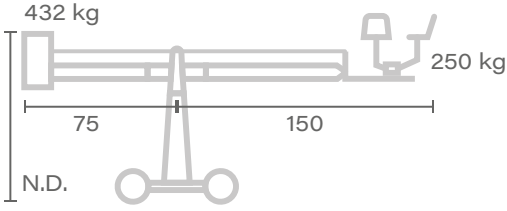

### DATASHEET DOLLY

Width Max	85 cm
Length Max	127 cm
Track width	60 cm
Wheelbase	97 cm
Weight	N.D.

Dimension Dolly are similar for each models.

Max. weight  
w/o dolly and  
weights: 139 kg

↑ Max. height  
320

**Platform 02**

Max. weight  
w/o dolly and  
weights: 149 kg

↑ Max. height  
390

**Platform 03**

Max. weight  
w/o dolly and  
weights: 179 kg

↑ Max. height  
453

**Head 01**

Max. weight  
w/o dolly and  
weights: 140 kg

↑ Max. height  
475

**Head 02**

Max. weight  
w/o dolly and  
weights: 165 kg

↑ Max. height  
540

Unit of measure - centimetres [ cm ]

**Head 03**

**Head 03 A**

**Head 04**