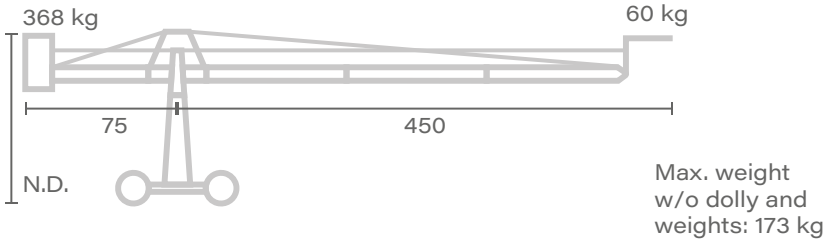

### DATASHEET DOLLY

Width Max	85 cm
Length Max	127 cm
Track width	60 cm
Wheelbase	97 cm
Weight	N.D.

Dimension Dolly are similar for each models.

Max. weight  
w/o dolly and  
weights: 139 kg

↑ Max. height  
320

**Platform 02**

Max. weight  
w/o dolly and  
weights: 149 kg

↑ Max. height  
390

**Platform 03**

Max. weight  
w/o dolly and  
weights: 179 kg

↑ Max. height  
453

**Head 01**

Max. weight  
w/o dolly and  
weights: 140 kg

↑ Max. height  
475

**Head 02**

Max. weight  
w/o dolly and  
weights: 165 kg

↑ Max. height  
540

Unit of measure - centimetres [ cm ]

**Head 03**

**Head 03 A**

**Head 04**

**Head 04 A**

**Head 05**

Unit of measure - centimetres [ cm ]