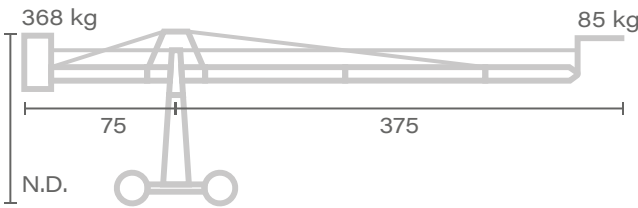

### DATASHEET DOLLY

Width Max	85 cm
Length Max	127 cm
Track width	60 cm
Wheelbase	97 cm
Weight	N.D.

Dimension Dolly are similar for each models.

Max. weight  
w/o dolly and  
weights: 139 kg

↑ Max. height  
320

**Platform 02**

Max. weight  
w/o dolly and  
weights: 149 kg

↑ Max. height  
390

**Platform 03**

Max. weight  
w/o dolly and  
weights: 179 kg

↑ Max. height  
453

**Head 01**

Max. weight  
w/o dolly and  
weights: 140 kg

↑ Max. height  
475

**Head 02**

Max. weight  
w/o dolly and  
weights: 165 kg

↑ Max. height  
540

Unit of measure - centimetres [ cm ]

**Head 03**

**Head 03 A**

**Head 04**

**Head 04 A**

**Head 05**

Unit of measure - centimetres [ cm ]