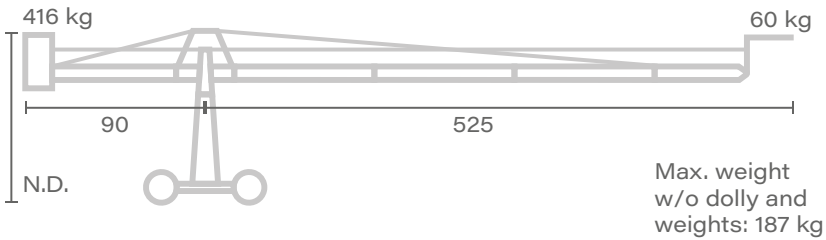

### DATASHEET DOLLY

Width Max	85 cm
Length Max	127 cm
Track width	60 cm
Wheelbase	97 cm
Weight	N.D.

Dimension Dolly are similar for each models.

Max. weight  
w/o dolly and  
weights: 139 kg

↑ Max. height  
320

**Platform 02**

Max. weight  
w/o dolly and  
weights: 149 kg

↑ Max. height  
390

**Platform 03**

Max. weight  
w/o dolly and  
weights: 179 kg

↑ Max. height  
453

**Head 01**

Max. weight  
w/o dolly and  
weights: 140 kg

↑ Max. height  
475

**Head 02**

Max. weight  
w/o dolly and  
weights: 165 kg

↑ Max. height  
540

Unit of measure - centimetres [ cm ]

**Head 03**

**Head 03 A**

**Head 04**

**Head 04 A**

**Head 05**

Unit of measure - centimetres [ cm ]