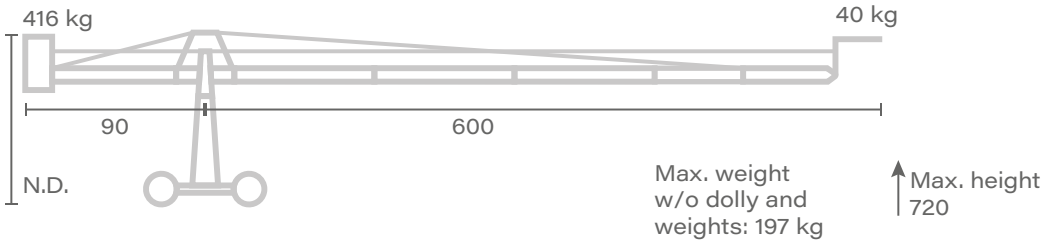

### DATASHEET DOLLY

Width Max	85 cm
Length Max	127 cm
Track width	60 cm
Wheelbase	97 cm
Weight	N.D.

Dimension Dolly are similar for each models.

Max. weight  
w/o dolly and  
weights: 139 kg

↑ Max. height  
320

**Platform 02**

Max. weight  
w/o dolly and  
weights: 149 kg

↑ Max. height  
390

**Platform 03**

Max. weight  
w/o dolly and  
weights: 179 kg

↑ Max. height  
453

**Head 01**

Max. weight  
w/o dolly and  
weights: 140 kg

↑ Max. height  
475

**Head 02**

Max. weight  
w/o dolly and  
weights: 165 kg

↑ Max. height  
540

Unit of measure - centimetres [ cm ]

**Head 03**

**Head 03 A**

**Head 04**

**Head 04 A**

**Head 05**

Unit of measure - centimetres [ cm ]