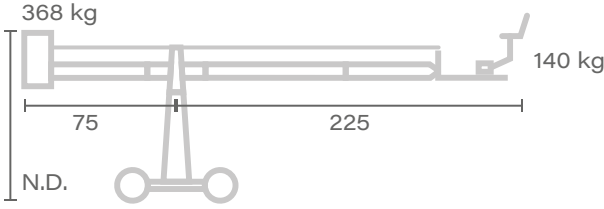

### DATASHEET DOLLY

Width Max	85 cm
Length Max	127 cm
Track width	60 cm
Wheelbase	97 cm
Weight	N.D.

Dimension Dolly are similar for each models.

Max. weight  
w/o dolly and  
weights: 139 kg

↑ Max. height  
320

**Platform 02**

Max. weight  
w/o dolly and  
weights: 149 kg

↑ Max. height  
390

**Platform 03**

Max. weight  
w/o dolly and  
weights: 179 kg

↑ Max. height  
453

**Head 01**

Max. weight  
w/o dolly and  
weights: 140 kg

↑ Max. height  
475

**Head 02**

Max. weight  
w/o dolly and  
weights: 165 kg

↑ Max. height  
540

Unit of measure - centimetres [ cm ]

**Head 03**

**Head 03 A**

**Head 04**