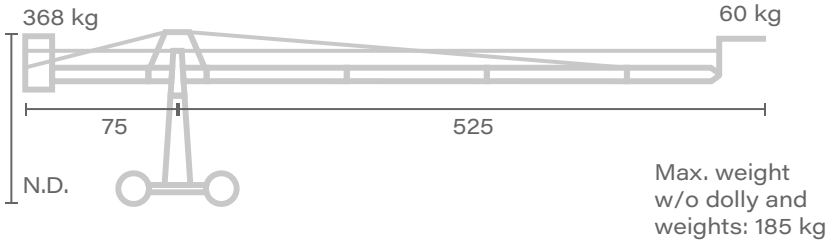

### DATASHEET DOLLY

Width Max	85 cm
Length Max	127 cm
Track width	60 cm
Wheelbase	97 cm
Weight	N.D.

Dimension Dolly are similar for each models.

Max. weight  
w/o dolly and  
weights: 139 kg

↑ Max. height  
320

**Platform 02**

Max. weight  
w/o dolly and  
weights: 149 kg

↑ Max. height  
390

**Platform 03**

Max. weight  
w/o dolly and  
weights: 179 kg

↑ Max. height  
453

**Head 01**

Max. weight  
w/o dolly and  
weights: 140 kg

↑ Max. height  
475

**Head 02**

Max. weight  
w/o dolly and  
weights: 165 kg

↑ Max. height  
540

Unit of measure - centimetres [ cm ]

**Head 03**

**Head 03 A**

**Head 04**

**Head 04 A**

**Head 05**

Unit of measure - centimetres [ cm ]