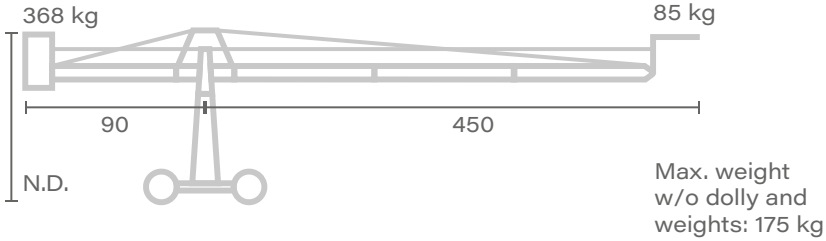

### DATASHEET DOLLY

Width Max	85 cm
Length Max	127 cm
Track width	60 cm
Wheelbase	97 cm
Weight	N.D.

Dimension Dolly are similar for each models.

Max. weight  
w/o dolly and  
weights: 139 kg

↑ Max. height  
320

**Platform 02**

Max. weight  
w/o dolly and  
weights: 149 kg

↑ Max. height  
390

**Platform 03**

Max. weight  
w/o dolly and  
weights: 179 kg

↑ Max. height  
453

**Head 01**

Max. weight  
w/o dolly and  
weights: 140 kg

↑ Max. height  
475

**Head 02**

Max. weight  
w/o dolly and  
weights: 165 kg

↑ Max. height  
540

Unit of measure - centimetres [ cm ]

**Head 03**

**Head 03 A**

**Head 04**

**Head 04 A**

**Head 05**

Unit of measure - centimetres [ cm ]