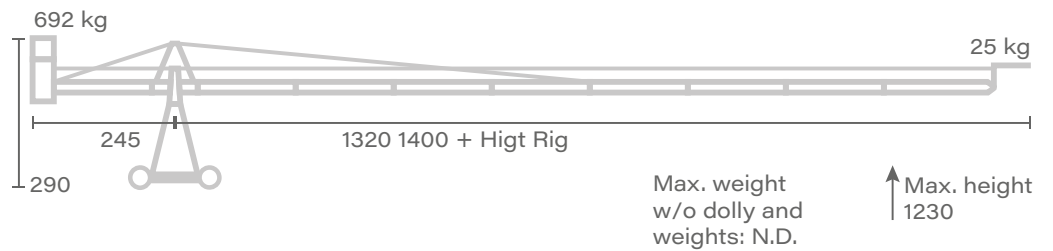

FOXY PRO

Unit of measure - centimetres [cm]