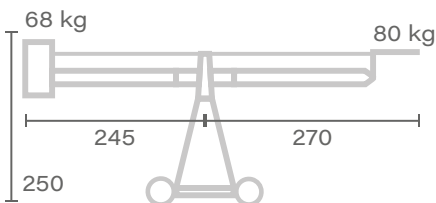

CRANE – PANTHER
FOXY PRO

FOXY PRO

Max. weight
w/o dolly and
weights: N.D.

Platform 1.0
↑ Max. height
370

Max. weight
w/o dolly and
weights: N.D.

Platform 2.0
↑ Max. height
490

Max. weight
w/o dolly and
weights: N.D.

Platform 3.0
↑ Max. height
610

Max. weight
w/o dolly and
weights: N.D.

Platform 4.0
↑ Max. height
730

Max. weight
w/o dolly and
weights: N.D.

Head 1.0
↑ Max. height
370

Unit of measure - centimetres [cm]

FOXY PRO

Max. weight
w/o dolly and
weights: N.D.

Head 2.0

↑ Max. height
490

Max. weight
w/o dolly and
weights: N.D.

Head 3.0

↑ Max. height
610

Max. weight
w/o dolly and
weights: N.D.

Head 3.1

↑ Max. height
610

Max. weight
w/o dolly and
weights: N.D.

Head 4.0

↑ Max. height
740

Max. weight
w/o dolly and
weights: N.D.

Head 5.0

↑ Max. height
860

Unit of measure - centimetres [cm]