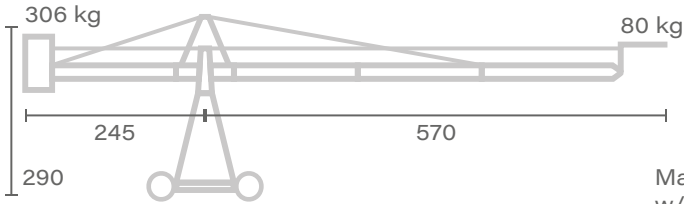

Platform 3.0
↑ Max. height
610

Max. weight
w/o dolly and
weights: N.D.

Platform 4.0
↑ Max. height
730

Max. weight
w/o dolly and
weights: N.D.

Head 1.0
↑ Max. height
370

Unit of measure - centimetres [cm]

FOXY PRO

Max. weight
w/o dolly and
weights: N.D.

Head 2.0

↑ Max. height
490

Max. weight
w/o dolly and
weights: N.D.

Head 3.0

↑ Max. height
610

Max. weight
w/o dolly and
weights: N.D.

Head 3.1

↑ Max. height
610

Max. weight
w/o dolly and
weights: N.D.

Head 4.0

↑ Max. height
740

Max. weight
w/o dolly and
weights: N.D.

Head 5.0

↑ Max. height
860

Unit of measure - centimetres [cm]