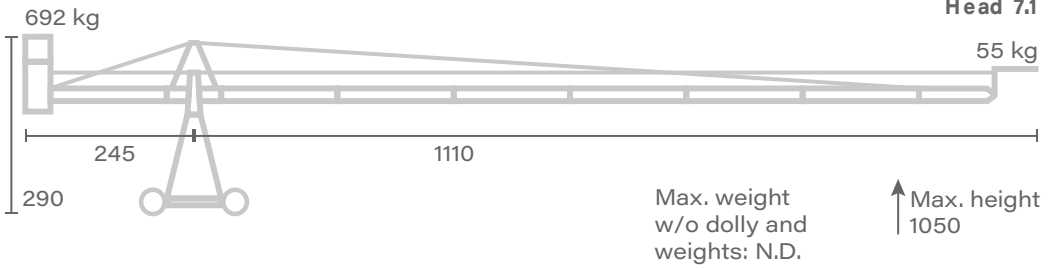

FOXY PRO

Unit of measure - centimetres [cm]