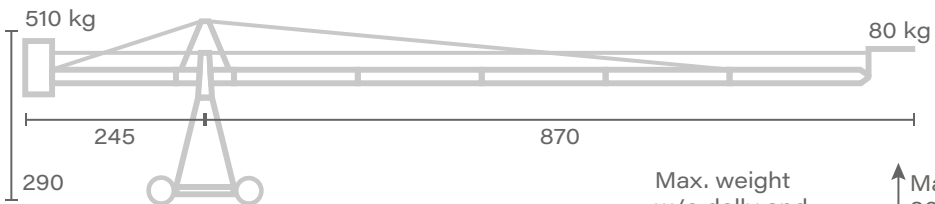

CRANE – PANTHER
FOXY PRO

FOXY PRO

Max. weight
w/o dolly and
weights: N.D.

Platform 1.0
↑ Max. height
370

Max. weight
w/o dolly and
weights: N.D.

Platform 2.0
↑ Max. height
490

Max. weight
w/o dolly and
weights: N.D.

Platform 3.0
↑ Max. height
610

Max. weight
w/o dolly and
weights: N.D.

Platform 4.0
↑ Max. height
730

Max. weight
w/o dolly and
weights: N.D.

Head 1.0
↑ Max. height
370

Unit of measure - centimetres [cm]

FOXY PRO

Max. weight
w/o dolly and
weights: N.D.

Head 2.0

↑ Max. height
490

Max. weight
w/o dolly and
weights: N.D.

Head 3.0

↑ Max. height
610

Max. weight
w/o dolly and
weights: N.D.

Head 3.1

↑ Max. height
610

Max. weight
w/o dolly and
weights: N.D.

Head 4.0

↑ Max. height
740

Max. weight
w/o dolly and
weights: N.D.

Head 5.0

↑ Max. height
860

Unit of measure - centimetres [cm]