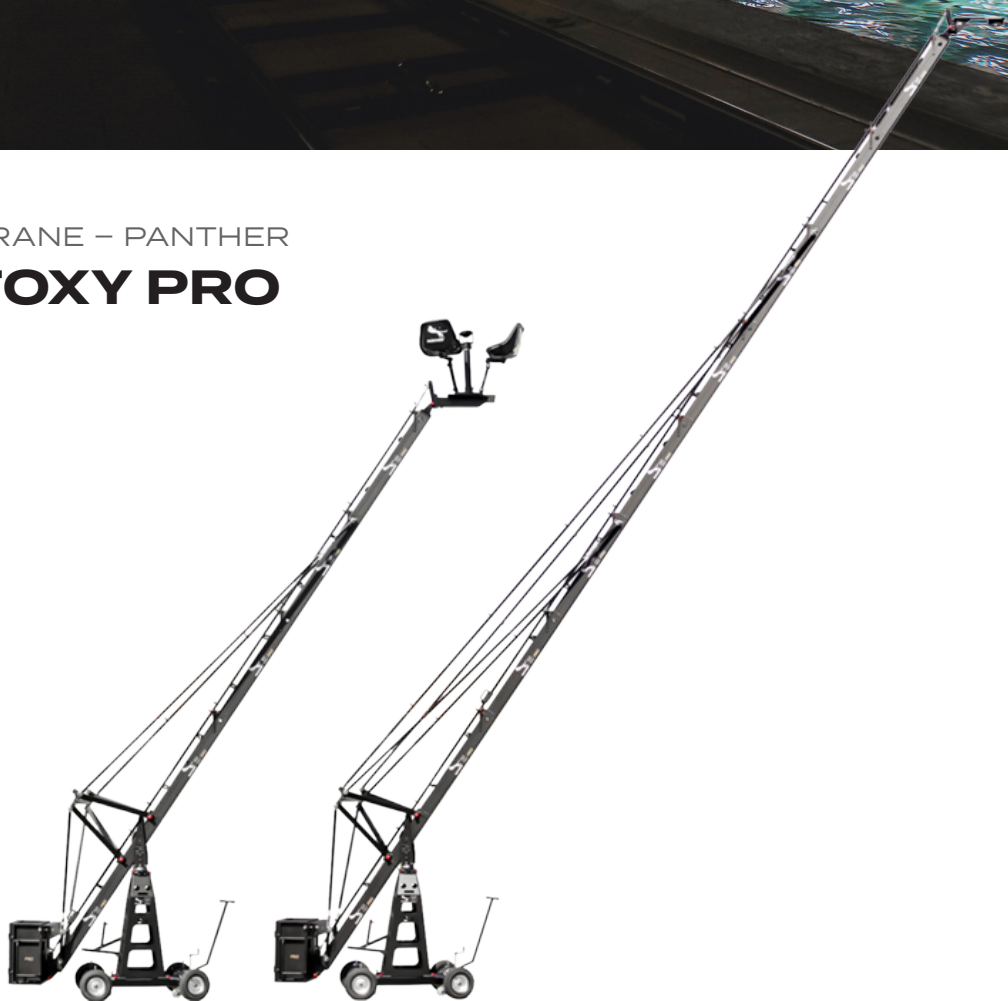

CRANE – PANTHER
FOXY PRO

FOXY PRO

Max. weight
w/o dolly and
weights: N.D.

Platform 1.0
↑ Max. height
370

Max. weight
w/o dolly and
weights: N.D.

Platform 2.0
↑ Max. height
490

Max. weight
w/o dolly and
weights: N.D.

Platform 3.0
↑ Max. height
610

Max. weight
w/o dolly and
weights: N.D.

Platform 4.0
↑ Max. height
730

Max. weight
w/o dolly and
weights: N.D.

Head 1.0
↑ Max. height
370

Unit of measure - centimetres [cm]

FOXY PRO

Max. weight
w/o dolly and
weights: N.D.

Head 2.0

↑ Max. height
490

Max. weight
w/o dolly and
weights: N.D.

Head 3.0

↑ Max. height
610

Max. weight
w/o dolly and
weights: N.D.

Head 3.1

↑ Max. height
610

Max. weight
w/o dolly and
weights: N.D.

Head 4.0

↑ Max. height
740

Max. weight
w/o dolly and
weights: N.D.

Head 5.0

↑ Max. height
860

Unit of measure - centimetres [cm]