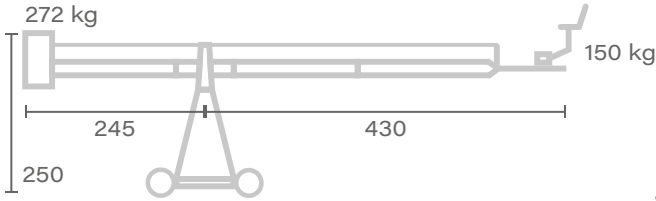

CRANE – PANTHER
FOXY PRO

FOXY PRO

Max. weight
w/o dolly and
weights: N.D.

Platform 1.0
↑ Max. height
370

Max. weight
w/o dolly and
weights: N.D.

Platform 2.0
↑ Max. height
490

Max. weight
w/o dolly and
weights: N.D.

Platform 3.0
↑ Max. height
610

Max. weight
w/o dolly and
weights: N.D.

Platform 4.0
↑ Max. height
730

Max. weight
w/o dolly and
weights: N.D.

Head 1.0
↑ Max. height
370

Unit of measure - centimetres [cm]

FOXY PRO

Max. weight
w/o dolly and
weights: N.D.

Head 2.0

↑ Max. height
490

Max. weight
w/o dolly and
weights: N.D.

Head 3.0

↑ Max. height
610

Max. weight
w/o dolly and
weights: N.D.

Head 3.1

↑ Max. height
610

Max. weight
w/o dolly and
weights: N.D.

Head 4.0

↑ Max. height
740

Max. weight
w/o dolly and
weights: N.D.

Head 5.0

↑ Max. height
860

Unit of measure - centimetres [cm]