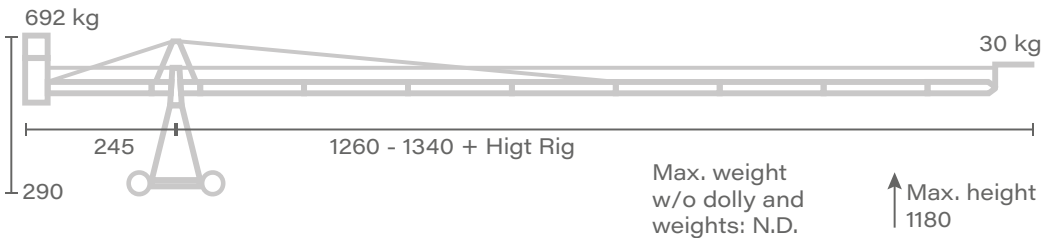

FOXY PRO

Unit of measure - centimetres [cm]