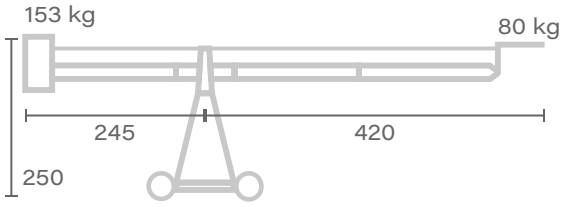

CRANE – PANTHER
FOXY PRO

FOXY PRO

Max. weight
w/o dolly and
weights: N.D.

Platform 1.0
↑ Max. height
370

Max. weight
w/o dolly and
weights: N.D.

Platform 2.0
↑ Max. height
490

Max. weight
w/o dolly and
weights: N.D.

Platform 3.0
↑ Max. height
610

Max. weight
w/o dolly and
weights: N.D.

Platform 4.0
↑ Max. height
730

Max. weight
w/o dolly and
weights: N.D.

Head 1.0
↑ Max. height
370

Unit of measure - centimetres [cm]

FOXY PRO

Max. weight
w/o dolly and
weights: N.D.

Head 2.0

↑ Max. height
490

Max. weight
w/o dolly and
weights: N.D.

Head 3.0

↑ Max. height
610

Max. weight
w/o dolly and
weights: N.D.

Head 3.1

↑ Max. height
610

Max. weight
w/o dolly and
weights: N.D.

Head 4.0

↑ Max. height
740

Max. weight
w/o dolly and
weights: N.D.

Head 5.0

↑ Max. height
860

Unit of measure - centimetres [cm]