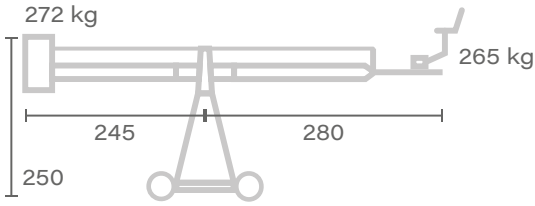

CRANE – PANTHER
FOXY PRO

FOXY PRO

Max. weight
w/o dolly and
weights: N.D.

Platform 1.0
↑ Max. height
370

Max. weight
w/o dolly and
weights: N.D.

Platform 2.0
↑ Max. height
490

Max. weight
w/o dolly and
weights: N.D.

Platform 3.0
↑ Max. height
610

Max. weight
w/o dolly and
weights: N.D.

Platform 4.0
↑ Max. height
730

Max. weight
w/o dolly and
weights: N.D.

Head 1.0
↑ Max. height
370

Unit of measure - centimetres [cm]

FOXY PRO

Max. weight
w/o dolly and
weights: N.D.

Head 2.0

↑ Max. height
490

Max. weight
w/o dolly and
weights: N.D.

Head 3.0

↑ Max. height
610

Max. weight
w/o dolly and
weights: N.D.

Head 3.1

↑ Max. height
610

Max. weight
w/o dolly and
weights: N.D.

Head 4.0

↑ Max. height
740

Max. weight
w/o dolly and
weights: N.D.

Head 5.0

↑ Max. height
860

Unit of measure - centimetres [cm]