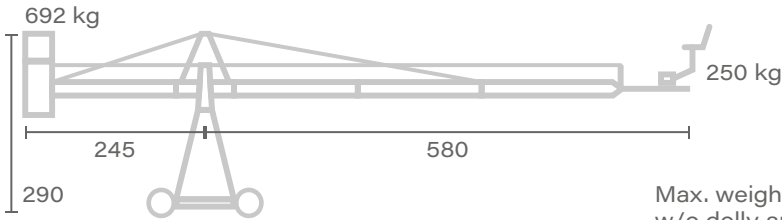

CRANE – PANTHER
FOXY PRO

FOXY PRO

Max. weight
w/o dolly and
weights: N.D.

Platform 1.0
↑ Max. height
370

Max. weight
w/o dolly and
weights: N.D.

Platform 2.0
↑ Max. height
490

Max. weight
w/o dolly and
weights: N.D.

Platform 3.0
↑ Max. height
610

Max. weight
w/o dolly and
weights: N.D.

Platform 4.0
↑ Max. height
730

Max. weight
w/o dolly and
weights: N.D.

Head 1.0
↑ Max. height
370

Unit of measure - centimetres [cm]

FOXY PRO

Max. weight
w/o dolly and
weights: N.D.

Head 2.0

↑ Max. height
490

Max. weight
w/o dolly and
weights: N.D.

Head 3.0

↑ Max. height
610

Max. weight
w/o dolly and
weights: N.D.

Head 3.1

↑ Max. height
610

Max. weight
w/o dolly and
weights: N.D.

Head 4.0

↑ Max. height
740

Max. weight
w/o dolly and
weights: N.D.

Head 5.0

↑ Max. height
860

Unit of measure - centimetres [cm]