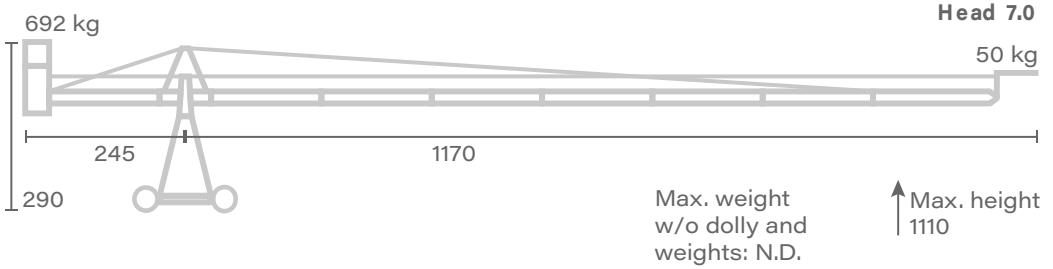

FOXY PRO

Unit of measure - centimetres [cm]