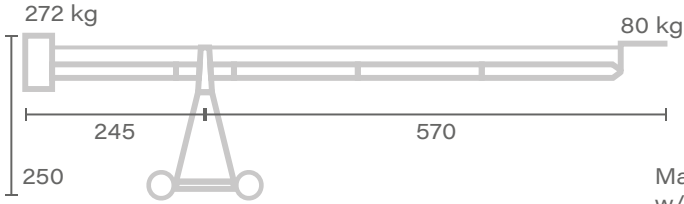

CRANE – PANTHER
FOXY PRO

FOXY PRO

Max. weight
w/o dolly and
weights: N.D.

Platform 1.0
↑ Max. height
370

Max. weight
w/o dolly and
weights: N.D.

Platform 2.0
↑ Max. height
490

Max. weight
w/o dolly and
weights: N.D.

Platform 3.0
↑ Max. height
610

Max. weight
w/o dolly and
weights: N.D.

Platform 4.0
↑ Max. height
730

Max. weight
w/o dolly and
weights: N.D.

Head 1.0
↑ Max. height
370

Unit of measure - centimetres [cm]

FOXY PRO

Max. weight
w/o dolly and
weights: N.D.

Head 2.0

↑ Max. height
490

Max. weight
w/o dolly and
weights: N.D.

Head 3.0

↑ Max. height
610

Max. weight
w/o dolly and
weights: N.D.

Head 3.1

↑ Max. height
610

Max. weight
w/o dolly and
weights: N.D.

Head 4.0

↑ Max. height
740

Max. weight
w/o dolly and
weights: N.D.

Head 5.0

↑ Max. height
860

Unit of measure - centimetres [cm]