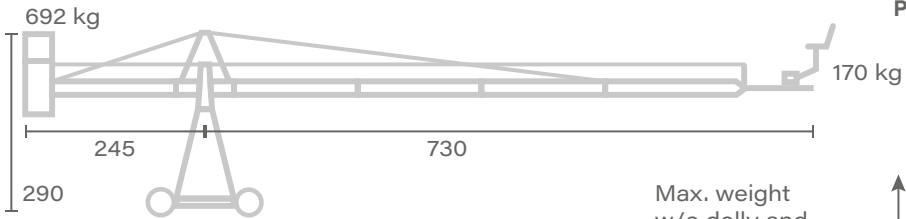

CRANE – PANTHER
FOXY PRO

FOXY PRO

Max. weight
w/o dolly and
weights: N.D.

Platform 1.0
↑ Max. height
370

Max. weight
w/o dolly and
weights: N.D.

Platform 2.0
↑ Max. height
490

Max. weight
w/o dolly and
weights: N.D.

Platform 3.0
↑ Max. height
610

Max. weight
w/o dolly and
weights: N.D.

Platform 4.0
↑ Max. height
730

Max. weight
w/o dolly and
weights: N.D.

Head 1.0
↑ Max. height
370

Unit of measure - centimetres [cm]

FOXY PRO

Max. weight
w/o dolly and
weights: N.D.

Head 2.0

↑ Max. height
490

Max. weight
w/o dolly and
weights: N.D.

Head 3.0

↑ Max. height
610

Max. weight
w/o dolly and
weights: N.D.

Head 3.1

↑ Max. height
610

Max. weight
w/o dolly and
weights: N.D.

Head 4.0

↑ Max. height
740

Max. weight
w/o dolly and
weights: N.D.

Head 5.0

↑ Max. height
860

Unit of measure - centimetres [cm]