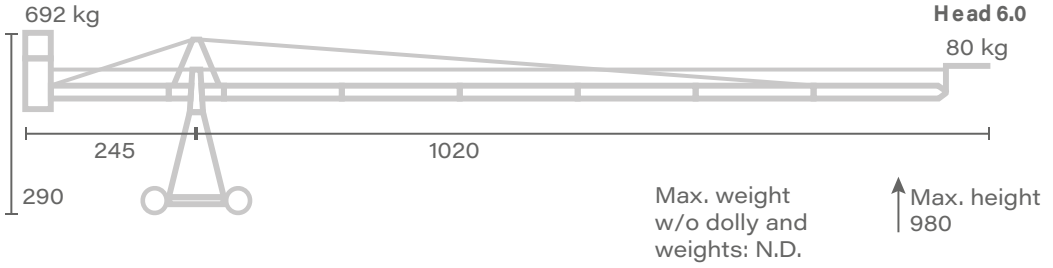

FOXY PRO

Unit of measure - centimetres [cm]