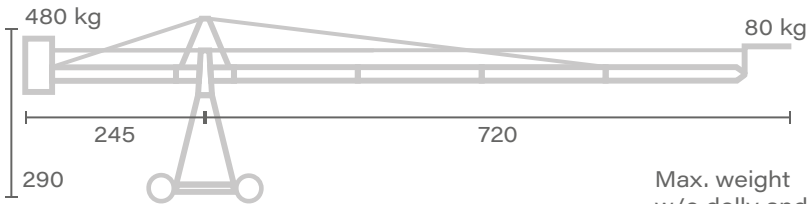

CRANE – PANTHER
FOXY PRO

FOXY PRO

Max. weight
w/o dolly and
weights: N.D.

Platform 1.0
↑ Max. height
370

Max. weight
w/o dolly and
weights: N.D.

Platform 2.0
↑ Max. height
490

Max. weight
w/o dolly and
weights: N.D.

Platform 3.0
↑ Max. height
610

Max. weight
w/o dolly and
weights: N.D.

Platform 4.0
↑ Max. height
730

Max. weight
w/o dolly and
weights: N.D.

Head 1.0
↑ Max. height
370

Unit of measure - centimetres [cm]

FOXY PRO

Max. weight
w/o dolly and
weights: N.D.

Head 2.0

↑ Max. height
490

Max. weight
w/o dolly and
weights: N.D.

Head 3.0

↑ Max. height
610

Max. weight
w/o dolly and
weights: N.D.

Head 3.1

↑ Max. height
610

Max. weight
w/o dolly and
weights: N.D.

Head 4.0

↑ Max. height
740

Max. weight
w/o dolly and
weights: N.D.

Head 5.0

↑ Max. height
860

Unit of measure - centimetres [cm]