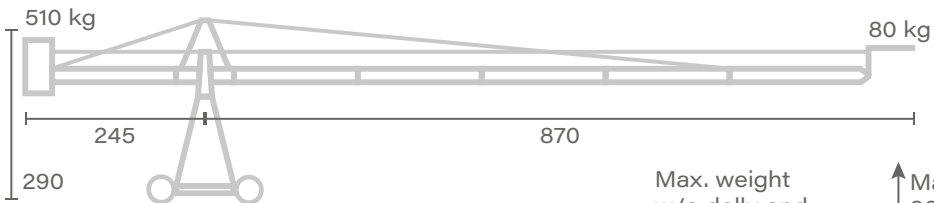

## Head 3.0

Max. weight  
w/o dolly and  
weights: N.D.

↑ Max. height  
610

## Head 3.1

Max. weight  
w/o dolly and  
weights: N.D.

↑ Max. height  
610

## Head 4.0

Max. weight  
w/o dolly and  
weights: N.D.

↑ Max. height  
740

## Head 5.0

Max. weight  
w/o dolly and  
weights: N.D.

↑ Max. height  
860

Unit of measure - centimetres [ cm ]