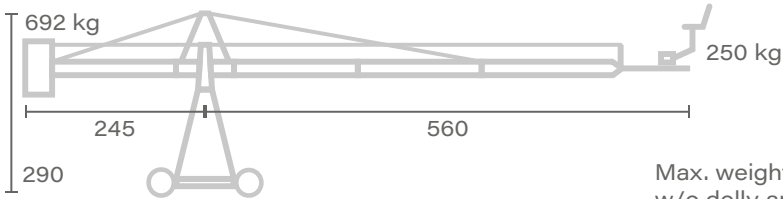

## Platform 1.0

↑ Max. height  
370

Max. weight  
w/o dolly and  
weights: N.D.

## Platform 2.0

↑ Max. height  
490

Max. weight  
w/o dolly and  
weights: N.D.

## Platform 3.0

↑ Max. height  
610

Max. weight  
w/o dolly and  
weights: N.D.

## Platform 4.0

↑ Max. height  
730

Max. weight  
w/o dolly and  
weights: N.D.