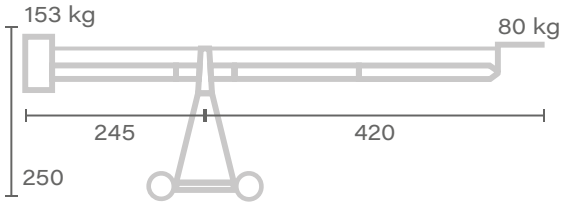

FOXY ADVANCED

Max. weight
w/o dolly and
weights: N.D.

↑ Max. height
490