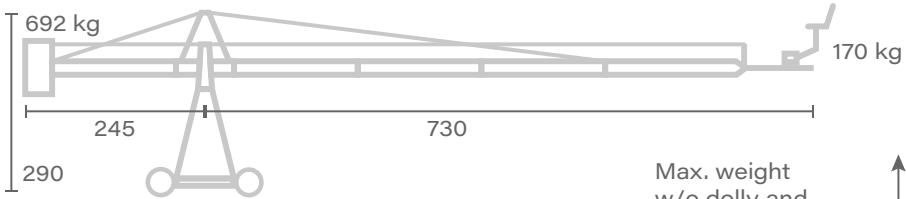

## Platform 1.0

↑ Max. height  
370

Max. weight  
w/o dolly and  
weights: N.D.

## Platform 2.0

↑ Max. height  
490

Max. weight  
w/o dolly and  
weights: N.D.

## Platform 3.0

↑ Max. height  
610

Max. weight  
w/o dolly and  
weights: N.D.

## Platform 4.0

↑ Max. height  
730

Max. weight  
w/o dolly and  
weights: N.D.