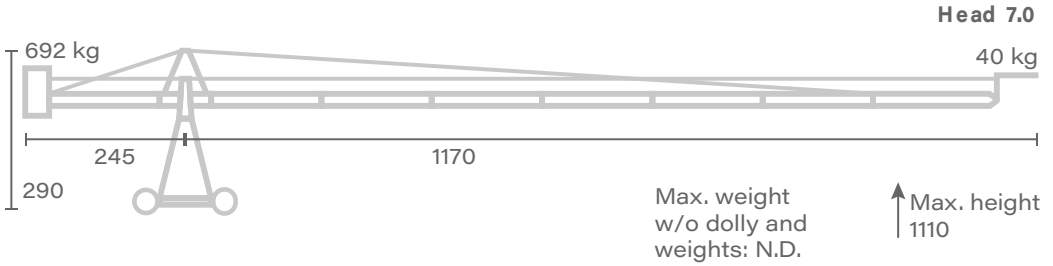

FOXY ADVANCED

Unit of measure - centimetres [cm]