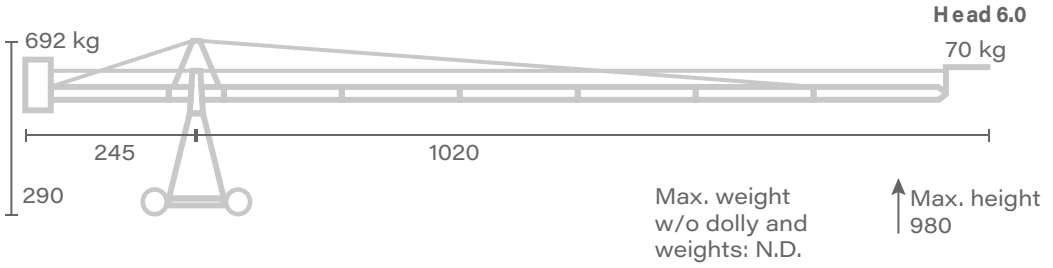

FOXY ADVANCED

Unit of measure - centimetres [cm]