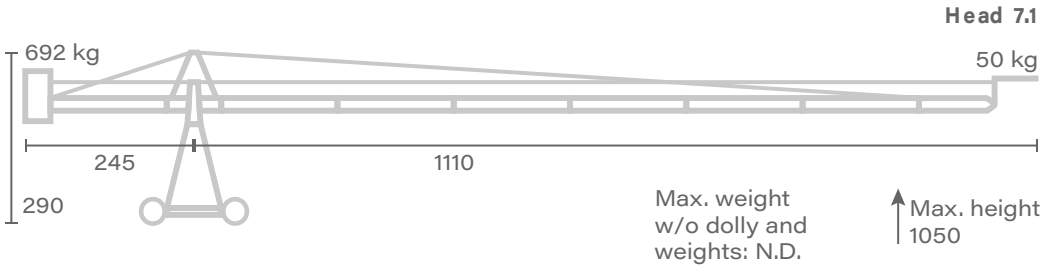

FOXY ADVANCED

Unit of measure - centimetres [cm]