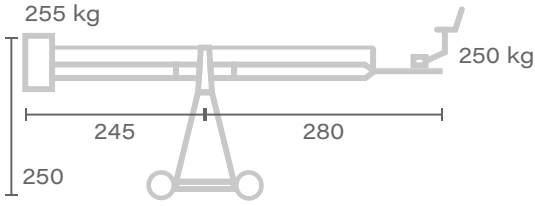

FOXY ADVANCED

Max. weight
w/o dolly and
weights: N.D.

Platform 1.0

↑ Max. height
370