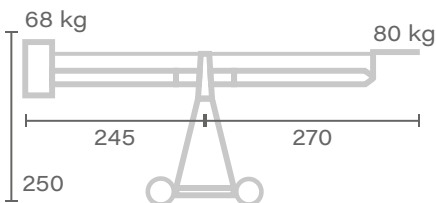

## Platform 2.0

↑ Max. height  
490

Max. weight  
w/o dolly and  
weights: N.D.

## Platform 3.0

↑ Max. height  
610

Max. weight  
w/o dolly and  
weights: N.D.

## Platform 4.0

↑ Max. height  
730

Max. weight  
w/o dolly and  
weights: N.D.

## Head 1.0

↑ Max. height  
370

Unit of measure - centimetres [ cm ]