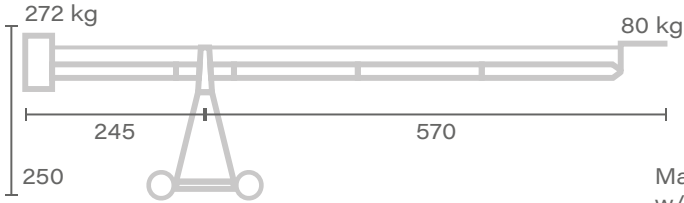

Head 3.0

Max. weight
w/o dolly and
weights: N.D.

↑ Max. height
610