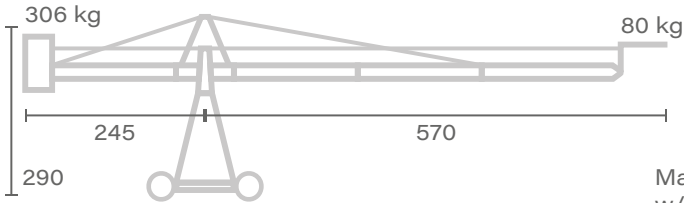

Head 3.1

Max. weight
w/o dolly and
weights: N.D.

↑ Max. height
610