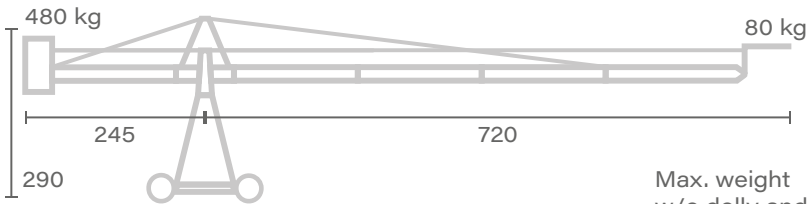

# FOXY ADVANCED

Max. weight  
w/o dolly and  
weights: N.D.

↑ Max. height  
490

## Head 3.0

Max. weight  
w/o dolly and  
weights: N.D.

↑ Max. height  
610

## Head 3.1

Max. weight  
w/o dolly and  
weights: N.D.

↑ Max. height  
610

## Head 4.0

Max. weight  
w/o dolly and  
weights: N.D.

↑ Max. height  
740