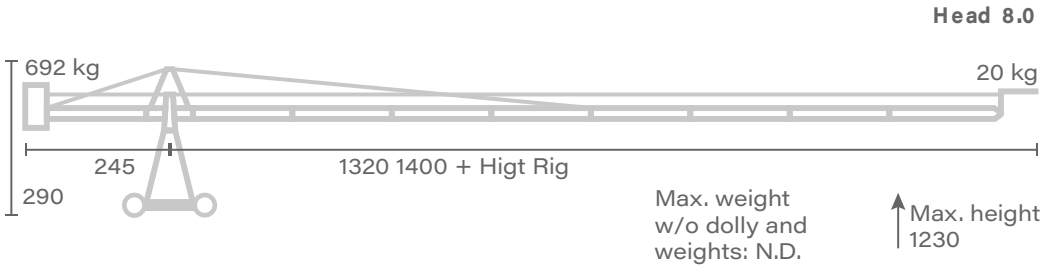

FOXY ADVANCED

Unit of measure - centimetres [cm]