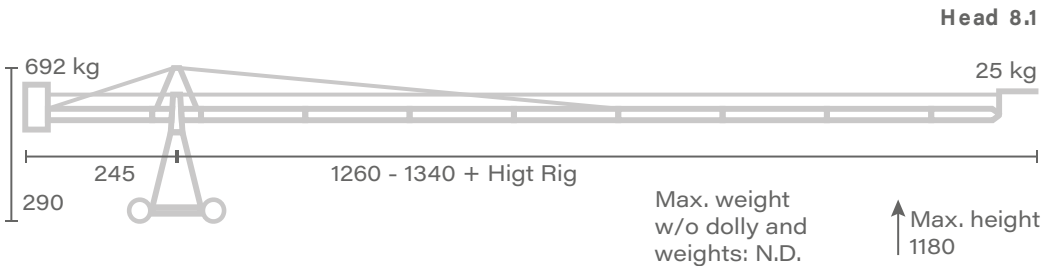

## Head 4.0

Max. weight  
w/o dolly and  
weights: N.D.

↑ Max. height  
740

## Head 5.0

Max. weight  
w/o dolly and  
weights: N.D.

↑ Max. height  
860

Unit of measure - centimetres [ cm ]

# FOXY ADVANCED

Unit of measure - centimetres [ cm ]