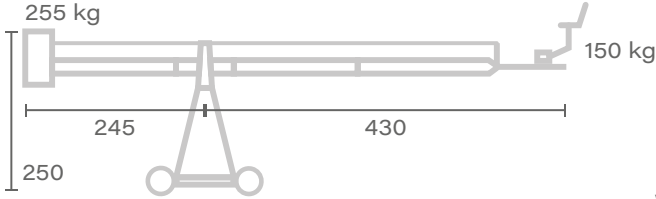

## Platform 1.0

↑ Max. height  
370

Max. weight  
w/o dolly and  
weights: N.D.

## Platform 2.0

↑ Max. height  
490

Max. weight  
w/o dolly and  
weights: N.D.

## Head 4.0

Max. weight  
w/o dolly and  
weights: N.D.

↑ Max. height  
740

## Head 5.0

Max. weight  
w/o dolly and  
weights: N.D.

↑ Max. height  
860

Unit of measure - centimetres [ cm ]