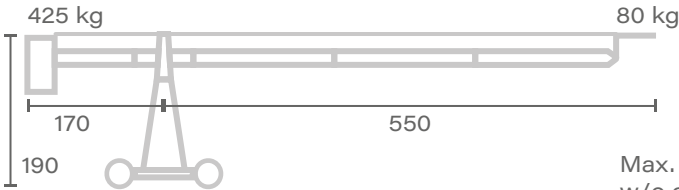

Platform 2.1

Max. weight w/o dolly and weights: N.D.

↑ Max. height 610

Platform 2.2

Max. weight w/o dolly and weights: N.D.

↑ Max. height 730

Head 1.0

Max. weight w/o dolly and weights: N.D.

↑ Max. height 350

Unit of measure - centimetres [cm]

Head 2.0

Max. weight w/o dolly and weights: N.D.

↑ Max. height 470

Head 2.1

Max. weight w/o dolly and weights: N.D.

↑ Max. height 470

Head 3.0

Max. weight w/o dolly and weights: N.D.

↑ Max. height 610

Head 3.1

Max. weight w/o dolly and weights: N.D.

↑ Max. height 610

Head 4.0

Max. weight w/o dolly and weights: N.D.

↑ Max. height 730

Unit of measure - centimetres [cm]

Head 4.1

Head 4.2

Head 5.0