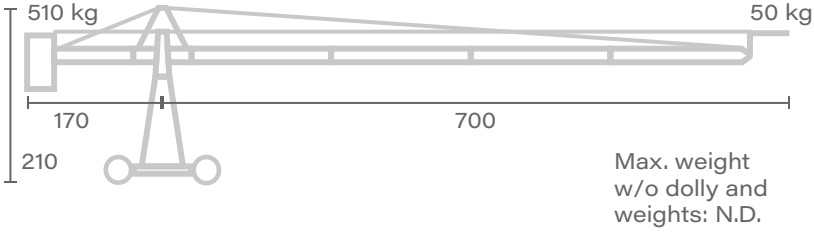

Platform 2.1

Max. weight w/o dolly and weights: N.D.

↑ Max. height 610

Platform 2.2

Max. weight w/o dolly and weights: N.D.

↑ Max. height 730

Head 1.0

Max. weight w/o dolly and weights: N.D.

↑ Max. height 350

Unit of measure - centimetres [cm]

Head 2.0

Max. weight w/o dolly and weights: N.D.

↑ Max. height 470

Head 2.1

Max. weight w/o dolly and weights: N.D.

↑ Max. height 470

Head 3.0

Max. weight w/o dolly and weights: N.D.

↑ Max. height 610

Head 3.1

Max. weight w/o dolly and weights: N.D.

↑ Max. height 610

Head 4.0

Max. weight w/o dolly and weights: N.D.

↑ Max. height 730

Unit of measure - centimetres [cm]

Head 4.1

Head 4.2

Head 5.0