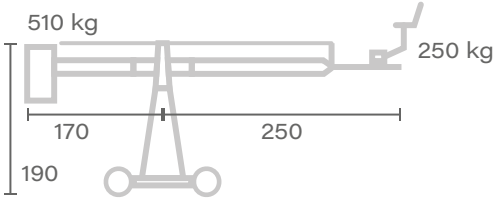

CRANE - PANTHER

FOXY

Platform 1.0

Max. weight w/o dolly and weights: N.D.

↑ Max. height 30

Platform 2.0

Max. weight w/o dolly and weights: N.D.

↑ Max. height 490

Platform 2.1

Max. weight w/o dolly and weights: N.D.

↑ Max. height 610

Platform 2.2

Max. weight w/o dolly and weights: N.D.

↑ Max. height 730

Head 1.0

Max. weight w/o dolly and weights: N.D.

↑ Max. height 350

Unit of measure - centimetres [cm]

Head 2.0

Max. weight w/o dolly and weights: N.D.

↑ Max. height 470

Head 2.1

Max. weight w/o dolly and weights: N.D.

↑ Max. height 470

Head 3.0

Max. weight w/o dolly and weights: N.D.

↑ Max. height 610

Head 3.1

Max. weight w/o dolly and weights: N.D.

↑ Max. height 610

Head 4.0

Max. weight w/o dolly and weights: N.D.