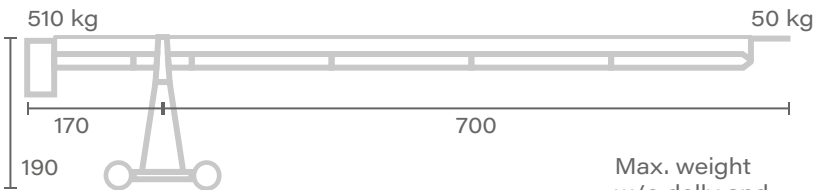

Platform 2.1

Max. weight w/o dolly and weights: N.D.

↑ Max. height 610

Platform 2.2

Max. weight w/o dolly and weights: N.D.

↑ Max. height 730

Head 1.0

Max. weight w/o dolly and weights: N.D.

↑ Max. height 350

Unit of measure - centimetres [cm]

Head 2.0

Max. weight w/o dolly and weights: N.D.

↑ Max. height 470

Head 2.1

Max. weight w/o dolly and weights: N.D.

↑ Max. height 470

Head 3.0

Max. weight w/o dolly and weights: N.D.

↑ Max. height 610

Head 3.1

Max. weight w/o dolly and weights: N.D.

↑ Max. height 610

Head 4.0

Max. weight w/o dolly and weights: N.D.

↑ Max. height 730

Unit of measure - centimetres [cm]

Head 4.1

Head 4.2

Head 5.0