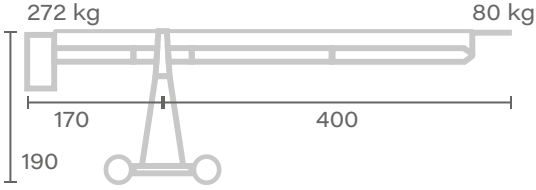

CRANE - PANTHER

FOXY

Platform 1.0

Max. weight w/o dolly and weights: N.D.

↑ Max. height 30

Platform 2.0

Max. weight w/o dolly and weights: N.D.

↑ Max. height 490

Platform 2.1

Max. weight w/o dolly and weights: N.D.

↑ Max. height 610

Platform 2.2

Max. weight w/o dolly and weights: N.D.

↑ Max. height 730

Head 1.0

Max. weight w/o dolly and weights: N.D.

↑ Max. height 350

Unit of measure - centimetres [cm]

Head 2.0

Max. weight w/o dolly and weights: N.D.

↑ Max. height 470

Head 2.1

Max. weight w/o dolly and weights: N.D.

↑ Max. height 470

Head 3.0

Max. weight w/o dolly and weights: N.D.

↑ Max. height 610

Head 3.1

Max. weight w/o dolly and weights: N.D.

↑ Max. height 610

Head 4.0

Max. weight w/o dolly and weights: N.D.