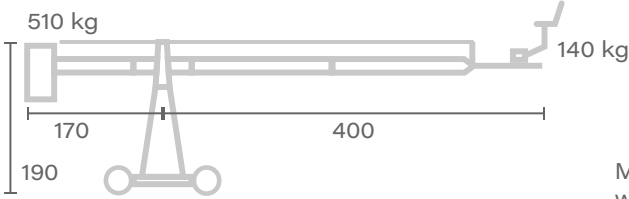

CRANE - PANTHER

FOXY

Platform 1.0

Max. weight w/o dolly and weights: N.D.

↑ Max. height 30

Platform 2.0

Max. weight w/o dolly and weights: N.D.

↑ Max. height 490

Platform 2.1

Max. weight w/o dolly and weights: N.D.

↑ Max. height 610

Platform 2.2

Max. weight w/o dolly and weights: N.D.

↑ Max. height 730

Head 1.0

Max. weight w/o dolly and weights: N.D.

↑ Max. height 350

Unit of measure - centimetres [cm]

Head 2.0

Max. weight w/o dolly and weights: N.D.

↑ Max. height 470

Head 2.1

Max. weight w/o dolly and weights: N.D.

↑ Max. height 470

Head 3.0

Max. weight w/o dolly and weights: N.D.

↑ Max. height 610

Head 3.1

Max. weight w/o dolly and weights: N.D.

↑ Max. height 610

Head 4.0

Max. weight w/o dolly and weights: N.D.