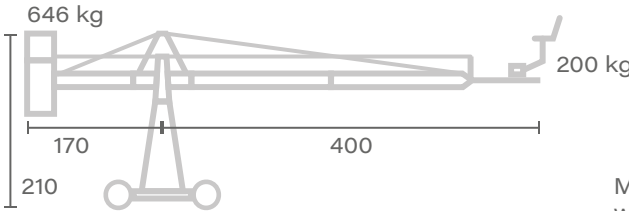

CRANE - PANTHER

FOXY

Platform 1.0

Max. weight w/o dolly and weights: N.D.

↑ Max. height 30

Platform 2.0

Max. weight w/o dolly and weights: N.D.

↑ Max. height 490

Platform 2.1

Max. weight w/o dolly and weights: N.D.

↑ Max. height 610

Platform 2.2

Max. weight w/o dolly and weights: N.D.

↑ Max. height 730

Head 1.0

Max. weight w/o dolly and weights: N.D.

↑ Max. height 350

Unit of measure - centimetres [cm]

Head 2.0

Max. weight w/o dolly and weights: N.D.

↑ Max. height 470

Head 2.1

Max. weight w/o dolly and weights: N.D.

↑ Max. height 470

Head 3.0

Max. weight w/o dolly and weights: N.D.

↑ Max. height 610

Head 3.1

Max. weight w/o dolly and weights: N.D.

↑ Max. height 610

Head 4.0

Max. weight w/o dolly and weights: N.D.