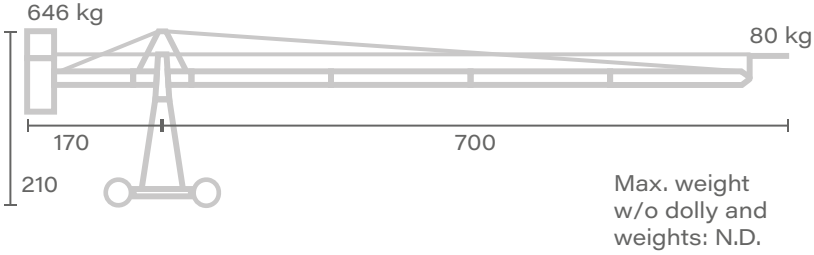

Platform 2.1

Max. weight w/o dolly and weights: N.D.

↑ Max. height 610

Platform 2.2

Max. weight w/o dolly and weights: N.D.

↑ Max. height 730

Head 1.0

Max. weight w/o dolly and weights: N.D.

↑ Max. height 350

Unit of measure - centimetres [cm]

Head 2.0

Max. weight w/o dolly and weights: N.D.

↑ Max. height 470

Head 2.1

Max. weight w/o dolly and weights: N.D.

↑ Max. height 470

Head 3.0

Max. weight w/o dolly and weights: N.D.

↑ Max. height 610

Head 3.1

Max. weight w/o dolly and weights: N.D.

↑ Max. height 610

Head 4.0

Max. weight w/o dolly and weights: N.D.

↑ Max. height 730

Unit of measure - centimetres [cm]

Head 4.1

Head 4.2

Head 5.0