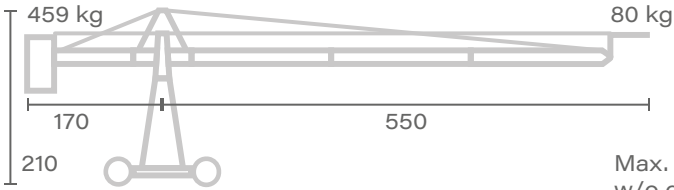

Platform 2.1

Max. weight w/o dolly and weights: N.D.

↑ Max. height 610

Platform 2.2

Max. weight w/o dolly and weights: N.D.

↑ Max. height 730

Head 1.0

Max. weight w/o dolly and weights: N.D.

↑ Max. height 350

Unit of measure - centimetres [cm]

Head 2.0

Max. weight w/o dolly and weights: N.D.

↑ Max. height 470

Head 2.1

Max. weight w/o dolly and weights: N.D.

↑ Max. height 470

Head 3.0

Max. weight w/o dolly and weights: N.D.

↑ Max. height 610

Head 3.1

Max. weight w/o dolly and weights: N.D.

↑ Max. height 610

Head 4.0

Max. weight w/o dolly and weights: N.D.

↑ Max. height 730

Unit of measure - centimetres [cm]

Head 4.1

Head 4.2

Head 5.0