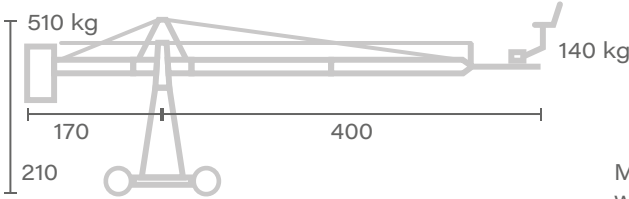

CRANE - PANTHER

FOXY

Platform 1.0

Max. weight w/o dolly and weights: N.D.

↑ Max. height 30

Platform 2.0

Max. weight w/o dolly and weights: N.D.

↑ Max. height 490

Platform 2.1

Max. weight w/o dolly and weights: N.D.

↑ Max. height 610

Platform 2.2

Max. weight w/o dolly and weights: N.D.

↑ Max. height 730

Head 1.0

Max. weight w/o dolly and weights: N.D.

↑ Max. height 350

Unit of measure - centimetres [cm]

Head 2.0

Max. weight w/o dolly and weights: N.D.

↑ Max. height 470

Head 2.1

Max. weight w/o dolly and weights: N.D.

↑ Max. height 470

Head 3.0

Max. weight w/o dolly and weights: N.D.

↑ Max. height 610

Head 3.1

Max. weight w/o dolly and weights: N.D.

↑ Max. height 610

Head 4.0

Max. weight w/o dolly and weights: N.D.