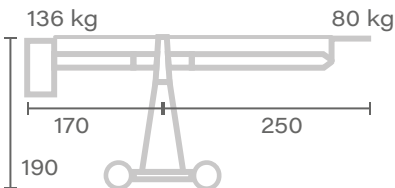

CRANE - PANTHER

FOXY

Platform 1.0

Max. weight w/o dolly and weights: N.D.

↑ Max. height 30

Platform 2.0

Max. weight w/o dolly and weights: N.D.

↑ Max. height 490

Platform 2.1

Max. weight w/o dolly and weights: N.D.

↑ Max. height 610

Platform 2.2

Max. weight w/o dolly and weights: N.D.

↑ Max. height 730

Head 1.0

Max. weight w/o dolly and weights: N.D.

↑ Max. height 350

Unit of measure - centimetres [cm]

Head 2.0

Max. weight w/o dolly and weights: N.D.

↑ Max. height 470

Head 2.1

Max. weight w/o dolly and weights: N.D.

↑ Max. height 470

Head 3.0

Max. weight w/o dolly and weights: N.D.

↑ Max. height 610

Head 3.1

Max. weight w/o dolly and weights: N.D.

↑ Max. height 610

Head 4.0

Max. weight w/o dolly and weights: N.D.