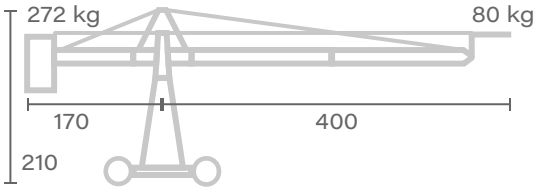

Platform 2.1

Max. weight w/o dolly and weights: N.D.

↑ Max. height 610

Platform 2.2

Max. weight w/o dolly and weights: N.D.

↑ Max. height 730

Head 1.0

Max. weight w/o dolly and weights: N.D.

↑ Max. height 350

Unit of measure - centimetres [cm]

Head 2.0

Max. weight w/o dolly and weights: N.D.

↑ Max. height 470

Head 2.1

Max. weight w/o dolly and weights: N.D.

↑ Max. height 470

Head 3.0

Max. weight w/o dolly and weights: N.D.

↑ Max. height 610

Head 3.1

Max. weight w/o dolly and weights: N.D.

↑ Max. height 610

Head 4.0

Max. weight w/o dolly and weights: N.D.

↑ Max. height 730

Unit of measure - centimetres [cm]

Head 4.1

Head 4.2

Head 5.0