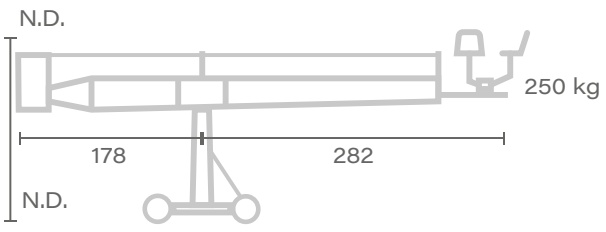

CRANE – EGRIPMENT
PICCOLO

Platform 01

Max. weight
w/o dolly and
weights: N.D.

↑ Max. height
260

Head 01

Max. weight
w/o dolly and
weights: N.D.

↑ Max. height
420

Unit of measure - centimetres [cm]