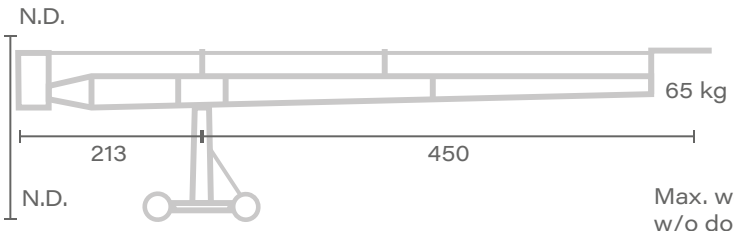

CRANE – EGRIPMENT
PICCOLO

Platform 01

Max. weight
w/o dolly and
weights: N.D.

↑ Max. height
260

Head 01

Max. weight
w/o dolly and
weights: N.D.

↑ Max. height
420

Unit of measure - centimetres [cm]