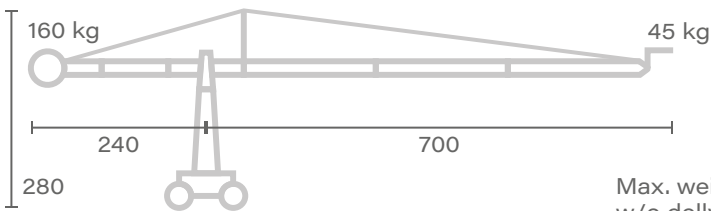

CRANE – MOVIE PEOPLE
BAMBOO

Head 5 .2

Max. weight
w/o dolly and
weights: N.D.

↑ Max. height
477

Head 5 .4

Max. weight
w/o dolly and
weights: N.D.

↑ Max. height
456

Unit of measure - centimetres [cm]

BAMBOO

Head 7.0

Max. weight
w/o dolly and
weights: N.D.

↑ Max. height
560

Head 7.5

Max. weight
w/o dolly and
weights: N.D.

50 kg

↑ Max. height
630

Head 8.0

Max. weight
w/o dolly and
weights: N.D.

↑ Max. height
622

Head 9.5

Max. weight
w/o dolly and
weights: N.D.

↑ Max. height
680

Head 10.5

Max. weight
w/o dolly and
weights: N.D.

↑ Max. height
800

Unit of measure - centimetres [cm]

BAMBOO

Unit of measure - centimetres [cm]