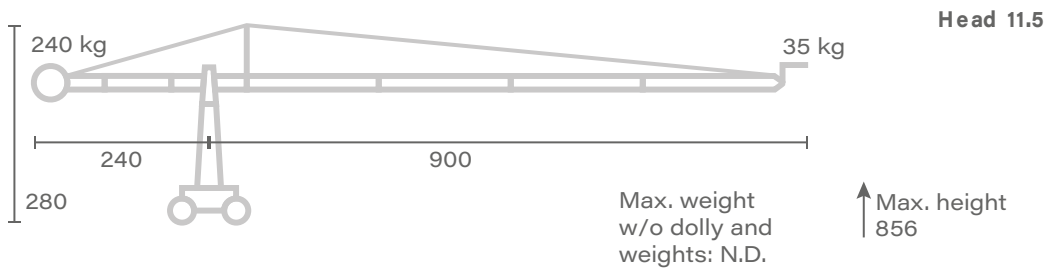

CRANE – MOVIE PEOPLE
BAMBOO

Head 5 .2

Max. weight
w/o dolly and
weights: N.D.

↑ Max. height
477

Head 5 .4

Max. weight
w/o dolly and
weights: N.D.

↑ Max. height
456

Unit of measure - centimetres [cm]

BAMBOO

Head 7.0

Max. weight
w/o dolly and
weights: N.D.

↑ Max. height
560

Head 7.5

Max. weight
w/o dolly and
weights: N.D.

50 kg

↑ Max. height
630

Head 8.0

Max. weight
w/o dolly and
weights: N.D.

↑ Max. height
622

Head 9.5

Max. weight
w/o dolly and
weights: N.D.

↑ Max. height
680

Head 10.5

Max. weight
w/o dolly and
weights: N.D.

↑ Max. height
800

Unit of measure - centimetres [cm]

BAMBOO

Unit of measure - centimetres [cm]