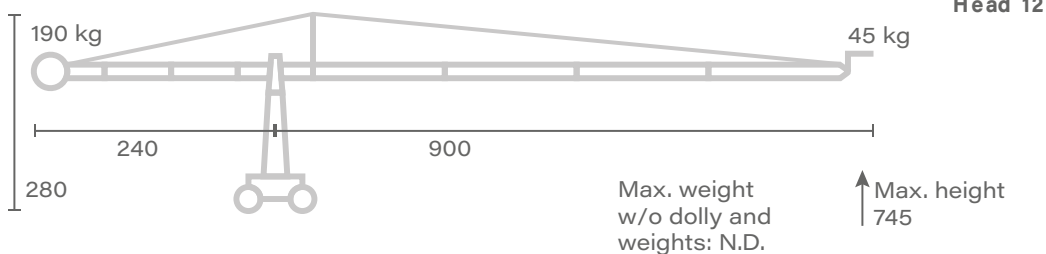

CRANE – MOVIE PEOPLE
BAMBOO

Head 5 .2

Max. weight
w/o dolly and
weights: N.D.

↑ Max. height
477

Head 5 .4

Max. weight
w/o dolly and
weights: N.D.

↑ Max. height
456

Unit of measure - centimetres [cm]

BAMBOO

Head 7.0

Max. weight
w/o dolly and
weights: N.D.

↑ Max. height
560

Head 7.5

Max. weight
w/o dolly and
weights: N.D.

50 kg

↑ Max. height
630

Head 8.0

Max. weight
w/o dolly and
weights: N.D.

↑ Max. height
622

Head 9.5

Max. weight
w/o dolly and
weights: N.D.

↑ Max. height
680

Head 10.5

Max. weight
w/o dolly and
weights: N.D.

↑ Max. height
800

Unit of measure - centimetres [cm]

BAMBOO

Unit of measure - centimetres [cm]