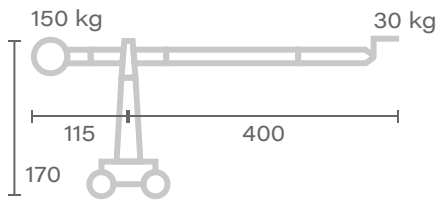

CRANE – MOVIE PEOPLE
BAMBOO

Head 5 .2

Max. weight
w/o dolly and
weights: N.D.

↑ Max. height
477

Head 5 .4

Max. weight
w/o dolly and
weights: N.D.

↑ Max. height
456

Unit of measure - centimetres [cm]

BAMBOO

Head 7.0

Max. weight
w/o dolly and
weights: N.D.

↑ Max. height
560

Head 7.5

Max. weight
w/o dolly and
weights: N.D.

50 kg

↑ Max. height
630

Head 8.0

Max. weight
w/o dolly and
weights: N.D.

↑ Max. height
622

Head 9.5

Max. weight
w/o dolly and
weights: N.D.

↑ Max. height
680

Head 10.5

Max. weight
w/o dolly and
weights: N.D.

↑ Max. height
800

Unit of measure - centimetres [cm]

BAMBOO

Unit of measure - centimetres [cm]