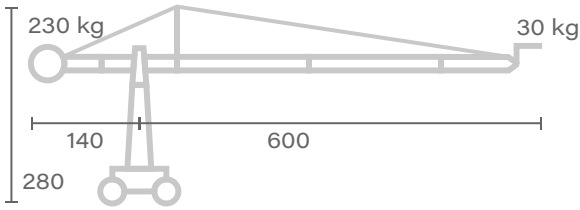

CRANE – MOVIE PEOPLE
BAMBOO

Head 5 .2

Max. weight
w/o dolly and
weights: N.D.

↑ Max. height
477

Head 5 .4

Max. weight
w/o dolly and
weights: N.D.

↑ Max. height
456

Unit of measure - centimetres [cm]

BAMBOO

Head 7.0

Max. weight
w/o dolly and
weights: N.D.

↑ Max. height
560

Head 7.5

Max. weight
w/o dolly and
weights: N.D.

50 kg

↑ Max. height
630

Head 8.0

Max. weight
w/o dolly and
weights: N.D.

↑ Max. height
622

Head 9.5

Max. weight
w/o dolly and
weights: N.D.

↑ Max. height
680

Head 10.5

Max. weight
w/o dolly and
weights: N.D.

↑ Max. height
800

Unit of measure - centimetres [cm]

BAMBOO

Unit of measure - centimetres [cm]