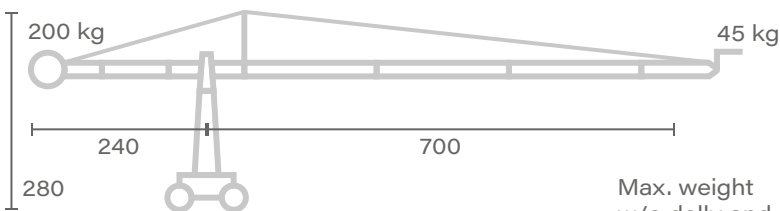

CRANE – MOVIE PEOPLE
BAMBOO

Head 5 .2

Max. weight
w/o dolly and
weights: N.D.

↑ Max. height
477

Head 5 .4

Max. weight
w/o dolly and
weights: N.D.

↑ Max. height
456

Unit of measure - centimetres [cm]

BAMBOO

Head 7.0

Max. weight
w/o dolly and
weights: N.D.

↑ Max. height
560

Head 7.5

Max. weight
w/o dolly and
weights: N.D.

50 kg

↑ Max. height
630

Head 8.0

Max. weight
w/o dolly and
weights: N.D.

↑ Max. height
622

Head 9.5

Max. weight
w/o dolly and
weights: N.D.

↑ Max. height
680

Head 10.5

Max. weight
w/o dolly and
weights: N.D.

↑ Max. height
800

Unit of measure - centimetres [cm]

BAMBOO

Unit of measure - centimetres [cm]