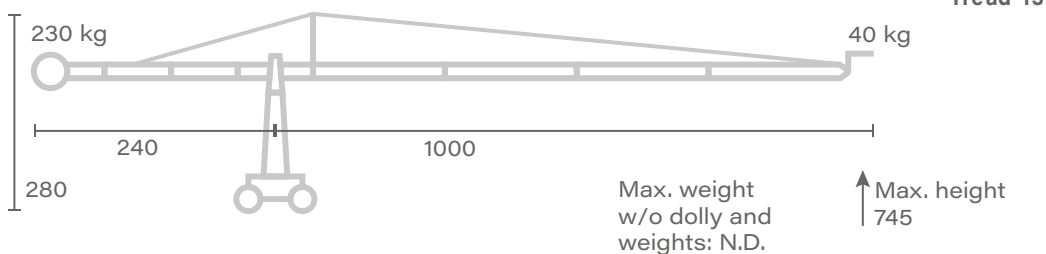

CRANE – MOVIE PEOPLE
BAMBOO

Head 5 .2

Max. weight
w/o dolly and
weights: N.D.

↑ Max. height
477

Head 5 .4

Max. weight
w/o dolly and
weights: N.D.

↑ Max. height
456

Unit of measure - centimetres [cm]

BAMBOO

Head 7.0

Max. weight
w/o dolly and
weights: N.D.

↑ Max. height
560

Head 7.5

Max. weight
w/o dolly and
weights: N.D.

50 kg

↑ Max. height
630

Head 8.0

Max. weight
w/o dolly and
weights: N.D.

↑ Max. height
622

Head 9.5

Max. weight
w/o dolly and
weights: N.D.

↑ Max. height
680

Head 10.5

Max. weight
w/o dolly and
weights: N.D.

↑ Max. height
800

Unit of measure - centimetres [cm]

BAMBOO

Unit of measure - centimetres [cm]