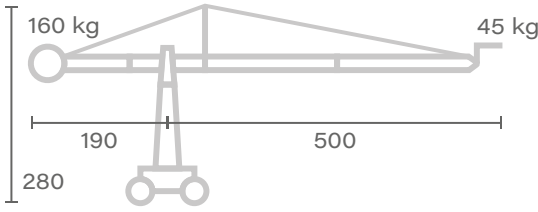

CRANE – MOVIE PEOPLE
BAMBOO

Head 5 .2

Max. weight
w/o dolly and
weights: N.D.

↑ Max. height
477

Head 5 .4

Max. weight
w/o dolly and
weights: N.D.

↑ Max. height
456

Unit of measure - centimetres [cm]

BAMBOO

Head 7.0

Max. weight
w/o dolly and
weights: N.D.

↑ Max. height
560

Head 7.5

Max. weight
w/o dolly and
weights: N.D.

50 kg

↑ Max. height
630

Head 8.0

Max. weight
w/o dolly and
weights: N.D.

↑ Max. height
622

Head 9.5

Max. weight
w/o dolly and
weights: N.D.

↑ Max. height
680

Head 10.5

Max. weight
w/o dolly and
weights: N.D.

↑ Max. height
800

Unit of measure - centimetres [cm]

BAMBOO

Unit of measure - centimetres [cm]