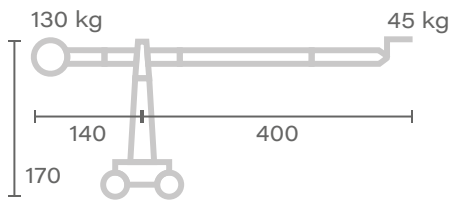

CRANE – MOVIE PEOPLE
BAMBOO

Head 5 .2

Max. weight
w/o dolly and
weights: N.D.

↑ Max. height
477

Head 5 .4

Max. weight
w/o dolly and
weights: N.D.

↑ Max. height
456

Unit of measure - centimetres [cm]

BAMBOO

Head 7.0

Max. weight
w/o dolly and
weights: N.D.

↑ Max. height
560

Head 7.5

Max. weight
w/o dolly and
weights: N.D.

50 kg

↑ Max. height
630

Head 8.0

Max. weight
w/o dolly and
weights: N.D.

↑ Max. height
622

Head 9.5

Max. weight
w/o dolly and
weights: N.D.

↑ Max. height
680

Head 10.5

Max. weight
w/o dolly and
weights: N.D.

↑ Max. height
800

Unit of measure - centimetres [cm]

BAMBOO

Unit of measure - centimetres [cm]