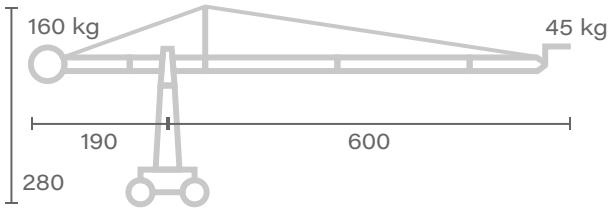

CRANE – MOVIE PEOPLE
BAMBOO

Head 5 .2

Max. weight
w/o dolly and
weights: N.D.

↑ Max. height
477

Head 5 .4

Max. weight
w/o dolly and
weights: N.D.

↑ Max. height
456

Unit of measure - centimetres [cm]

BAMBOO

Head 7.0

Max. weight
w/o dolly and
weights: N.D.

↑ Max. height
560

Head 7.5

Max. weight
w/o dolly and
weights: N.D.

50 kg

↑ Max. height
630

Head 8.0

Max. weight
w/o dolly and
weights: N.D.

↑ Max. height
622

Head 9.5

Max. weight
w/o dolly and
weights: N.D.

↑ Max. height
680

Head 10.5

Max. weight
w/o dolly and
weights: N.D.

↑ Max. height
800

Unit of measure - centimetres [cm]

BAMBOO

Unit of measure - centimetres [cm]