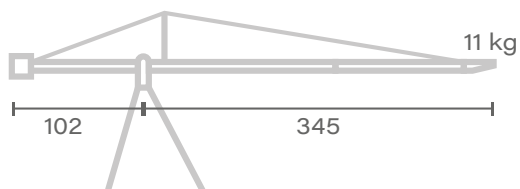

## CRANE – ABC PRODUCT **TRAVELER**

Head 01

↑ Max. height  
340

Head 02

↑ Max. height  
340

Head 03

↑ Max. height  
340

Unit of measure - centimetres [ cm ]