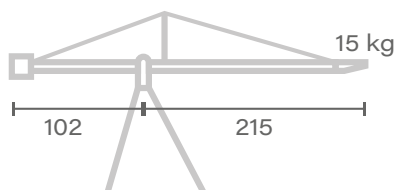

## CRANE – ABC PRODUCT **TRAVELER**

Head 01

↑ Max. height  
340

Head 02

↑ Max. height  
340

Head 03

↑ Max. height  
340

Unit of measure - centimetres [ cm ]