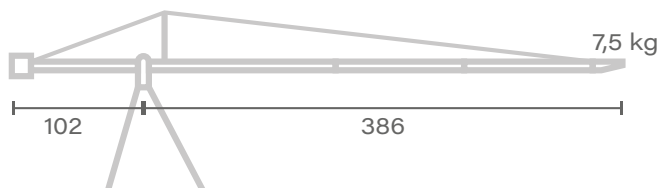

## CRANE – ABC PRODUCT **TRAVELER**

Head 01

↑ Max. height  
340

Head 02

↑ Max. height  
340

Head 03

↑ Max. height  
340

Unit of measure - centimetres [ cm ]